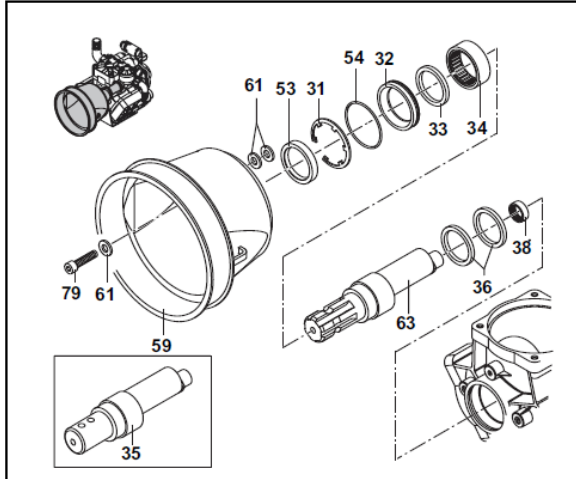

# D115 Diaphragm Pump Parts

REF. NO.	PART NUMBER	DESCRIPTION	QTY. REQ'D
1	9910-580013	Pump body with bolts	1
2	9910-580150	Manifold	1
3	9910-550101	DX Right head	2
4	9910-550102	SX Left head	1
5	9910-180152	Nut	3
8	9910-550080	Diaphragm (Buna) Optional	3
8	9910-550085	Diaphragm (Desmopan) Standard	3
9	9910-580110	Sleeve (D115)	3
9	9910-580350	Sleeve (D135)	3
10	9910-500260	Piston ring	3
12	9910-580120	Piston	3
13	9910-380300	Pin	3
14	9910-380080	Pin ring	6
15	9910-580140	Connecting rod	3
16	9910-320030	O-ring	6
17	9910-759051	Complete valve	6
18	9910-540541	Ring nut	1
19	9910-390291	O-ring	7
20	9910-540530	Threaded adapter	1
21	9910-390271	Nut	3
23	9910-580050	Gasket	1
25	9910-580180	Accumulator manifold	1
26	9910-550190	Accumulator diaphragm	1
27	9910-559204	Accumulator head	1
28	9910-550300	Air valve	1
29	9910-650542	O-ring	1
30	9910-550680	M8 x 20 Bolt	4
31	9910-200391	Retainer ring	1
32	9910-550470	Gasket retainer	1
33	9910-550070	Spacer ring	1
34	9910-550060	Roller bearing	1
35	9910-550170	Shaft (D115)	1
36	9910-580470	Connecting rod ring	2

REF. NO.	PART NUMBER	DESCRIPTION	QTY. REQ'D
37	9910-551040	M10 x 55 Bolt	12
38	9910-550310	Roller bushing	1
46	9910-550340	Threaded adapter	1
47	9910-550350	O-ring	1
48	9910-550242	Ring nut	1
49	9910-550370	Elbow 1"	1
50	9910-540550	Elbow 1-1/2"	1
52	9910-250310	O-ring	1
53	9910-550491	Seal ring	1
54	9910-650920	O-ring	1
55	2406-0023	Oil drain plug	1
56	9910-330173	Plug	1
57	9910-589200	DX Right valve retainer w/plug/o-ring	2
58	9910-580072	SX Left valve retainer	1
59	9910-1500350	Shield	1
60	9910-550332	Washer	2
61	9910-320621	Washer	5
62	9910-740290	O-ring	1
63	9910-580330	Shaft (D135)	1
64	9910-580370	Plate	3
65	9910-580360	Diaphragm bolt	3
66	9910-250310	O-ring	1
69	9910-200233	Washer	2
77	9910-180101	O-ring	1
78	9910-850851	M6 x 30 Bolt	2
79	9910-620472	M10 x 20 Bolt	3
81	9910-390180	O-ring	1
82	9910-1040310	Oil sight glass	1
83	9910-650920	O-ring	1
84	9910-1040322	Black oil tank cap	1