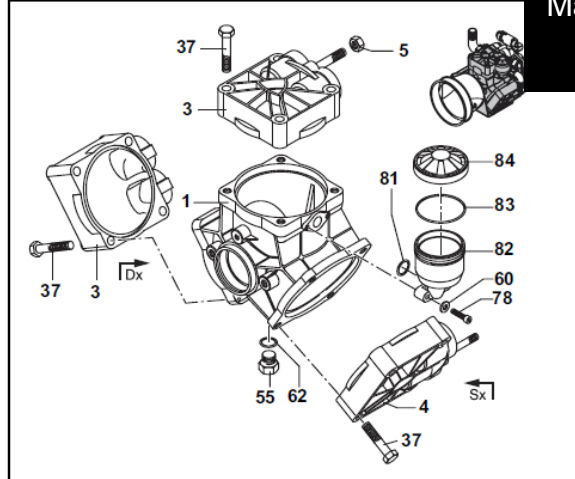

# D115 Diaphragm Pump Parts

REF. NO.	PART NUMBER	DESCRIPTION	QTY. REQ'D
1	9910-580013	Pump body with bolts	1
2	9910-580150	Manifold	1
3	9910-550101	DX Right head	2
4	9910-550102	SX Left head	1
5	9910-180152	Nut	3
8	9910-550080	Diaphragm (Buna) Optional	3
8	9910-550085	Diaphragm (Desmopan) Standard	3
9	9910-580110	Sleeve (D115)	3
9	9910-580350	Sleeve (D135)	3
10	9910-500260	Piston ring	3
12	9910-580120	Piston	3
13	9910-380300	Pin	3
14	9910-380080	Pin ring	6
15	9910-580140	Connecting rod	3
16	9910-320030	O-ring	6
17	9910-759051	Complete valve	6
18	9910-540541	Ring nut	1
19	9910-390291	O-ring	7
20	9910-540530	Threaded adapter	1
21	9910-390271	Nut	3
23	9910-580050	Gasket	1
25	9910-580180	Accumulator manifold	1
26	9910-550190	Accumulator diaphragm	1
27	9910-559204	Accumulator head	1
28	9910-550300	Air valve	1
29	9910-650542	O-ring	1
30	9910-550680	M8 x 20 Bolt	4
31	9910-200391	Retainer ring	1
32	9910-550470	Gasket retainer	1
33	9910-550070	Spacer ring	1
34	9910-550060	Roller bearing	1
35	9910-550170	Shaft (D115)	1
36	9910-580470	Connecting rod ring	2

REF. NO.	PART NUMBER	DESCRIPTION	QTY. REQ'D
37	9910-551040	M10 x 55 Bolt	12
38	9910-550310	Roller bushing	1
46	9910-550340	Threaded adapter	1
47	9910-550350	O-ring	1
48	9910-550242	Ring nut	1
49	9910-550370	Elbow 1"	1
50	9910-540550	Elbow 1-1/2"	1
52	9910-250310	O-ring	1
53	9910-550491	Seal ring	1
54	9910-650920	O-ring	1
55	2406-0023	Oil drain plug	1
56	9910-330173	Plug	1
57	9910-589200	DX Right valve retainer w/plug/o-ring	2
58	9910-580072	SX Left valve retainer	1
59	9910-1500350	Shield	1
60	9910-550332	Washer	2
61	9910-320621	Washer	5
62	9910-740290	O-ring	1
63	9910-580330	Shaft (D135)	1
64	9910-580370	Plate	3
65	9910-580360	Diaphragm bolt	3
66	9910-250310	O-ring	1
69	9910-200233	Washer	2
77	9910-180101	O-ring	1
78	9910-850851	M6 x 30 Bolt	2
79	9910-620472	M10 x 20 Bolt	3
81	9910-390180	O-ring	1
82	9910-1040310	Oil sight glass	1
83	9910-650920	O-ring	1
84	9910-1040322	Black oil tank cap	1