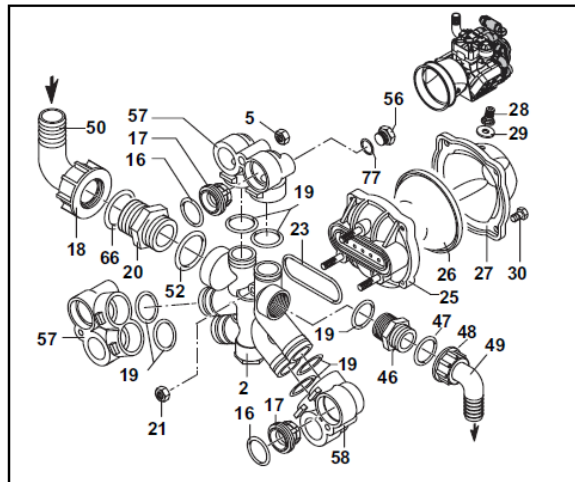

# D115 Diaphragm Pump Parts

REF. NO.	PART NUMBER	DESCRIPTION	QTY. REQ'D
1	9910-580013	Pump body with bolts	1
2	9910-580150	Manifold	1
3	9910-550101	DX Right head	2
4	9910-550102	SX Left head	1
5	9910-180152	Nut	3
8	9910-550080	Diaphragm (Buna) Optional	3
8	9910-550085	Diaphragm (Desmopan) Standard	3
9	9910-580110	Sleeve (D115)	3
9	9910-580350	Sleeve (D135)	3
10	9910-500260	Piston ring	3
12	9910-580120	Piston	3
13	9910-380300	Pin	3
14	9910-380080	Pin ring	6
15	9910-580140	Connecting rod	3
16	9910-320030	O-ring	6
17	9910-759051	Complete valve	6
18	9910-540541	Ring nut	1
19	9910-390291	O-ring	7
20	9910-540530	Threaded adapter	1
21	9910-390271	Nut	3
23	9910-580050	Gasket	1
25	9910-580180	Accumulator manifold	1
26	9910-550190	Accumulator diaphragm	1
27	9910-559204	Accumulator head	1
28	9910-550300	Air valve	1
29	9910-650542	O-ring	1
30	9910-550680	M8 x 20 Bolt	4
31	9910-200391	Retainer ring	1
32	9910-550470	Gasket retainer	1
33	9910-550070	Spacer ring	1
34	9910-550060	Roller bearing	1
35	9910-550170	Shaft (D115)	1
36	9910-580470	Connecting rod ring	2

REF. NO.	PART NUMBER	DESCRIPTION	QTY. REQ'D
37	9910-551040	M10 x 55 Bolt	12
38	9910-550310	Roller bushing	1
46	9910-550340	Threaded adapter	1
47	9910-550350	O-ring	1
48	9910-550242	Ring nut	1
49	9910-550370	Elbow 1"	1
50	9910-540550	Elbow 1-1/2"	1
52	9910-250310	O-ring	1
53	9910-550491	Seal ring	1
54	9910-650920	O-ring	1
55	2406-0023	Oil drain plug	1
56	9910-330173	Plug	1
57	9910-589200	DX Right valve retainer w/plug/o-ring	2
58	9910-580072	SX Left valve retainer	1
59	9910-1500350	Shield	1
60	9910-550332	Washer	2
61	9910-320621	Washer	5
62	9910-740290	O-ring	1
63	9910-580330	Shaft (D135)	1
64	9910-580370	Plate	3
65	9910-580360	Diaphragm bolt	3
66	9910-250310	O-ring	1
69	9910-200233	Washer	2
77	9910-180101	O-ring	1
78	9910-850851	M6 x 30 Bolt	2
79	9910-620472	M10 x 20 Bolt	3
81	9910-390180	O-ring	1
82	9910-1040310	Oil sight glass	1
83	9910-650920	O-ring	1
84	9910-1040322	Black oil tank cap	1