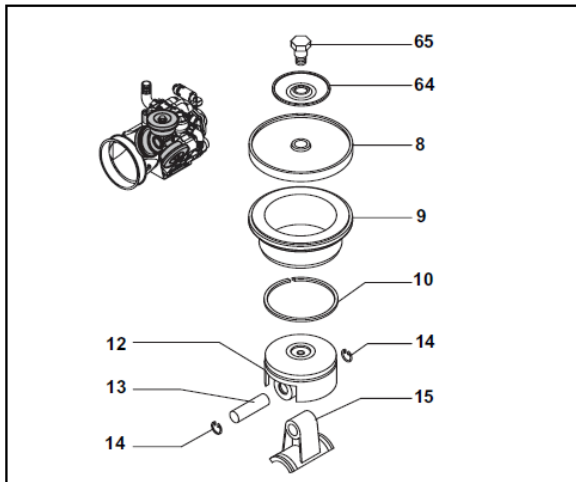

# D115 Diaphragm Pump Parts

REF. NO.	PART NUMBER	DESCRIPTION	QTY. REQ'D
1	9910-580013	Pump body with bolts	1
2	9910-580150	Manifold	1
3	9910-550101	DX Right head	2
4	9910-550102	SX Left head	1
5	9910-180152	Nut	3
8	9910-550080	Diaphragm (Buna) Optional	3
8	9910-550085	Diaphragm (Desmopan) Standard	3
9	9910-580110	Sleeve (D115)	3
9	9910-580350	Sleeve (D135)	3
10	9910-500260	Piston ring	3
12	9910-580120	Piston	3
13	9910-380300	Pin	3
14	9910-380080	Pin ring	6
15	9910-580140	Connecting rod	3
16	9910-320030	O-ring	6
17	9910-759051	Complete valve	6
18	9910-540541	Ring nut	1
19	9910-390291	O-ring	7
20	9910-540530	Threaded adapter	1
21	9910-390271	Nut	3
23	9910-580050	Gasket	1
25	9910-580180	Accumulator manifold	1
26	9910-550190	Accumulator diaphragm	1
27	9910-559204	Accumulator head	1
28	9910-550300	Air valve	1
29	9910-650542	O-ring	1
30	9910-550680	M8 x 20 Bolt	4
31	9910-200391	Retainer ring	1
32	9910-550470	Gasket retainer	1
33	9910-550070	Spacer ring	1
34	9910-550060	Roller bearing	1
35	9910-550170	Shaft (D115)	1
36	9910-580470	Connecting rod ring	2

REF. NO.	PART NUMBER	DESCRIPTION	QTY. REQ'D
37	9910-551040	M10 x 55 Bolt	12
38	9910-550310	Roller bushing	1
46	9910-550340	Threaded adapter	1
47	9910-550350	O-ring	1
48	9910-550242	Ring nut	1
49	9910-550370	Elbow 1"	1
50	9910-540550	Elbow 1-1/2"	1
52	9910-250310	O-ring	1
53	9910-550491	Seal ring	1
54	9910-650920	O-ring	1
55	2406-0023	Oil drain plug	1
56	9910-330173	Plug	1
57	9910-589200	DX Right valve retainer w/plug/o-ring	2
58	9910-580072	SX Left valve retainer	1
59	9910-1500350	Shield	1
60	9910-550332	Washer	2
61	9910-320621	Washer	5
62	9910-740290	O-ring	1
63	9910-580330	Shaft (D135)	1
64	9910-580370	Plate	3
65	9910-580360	Diaphragm bolt	3
66	9910-250310	O-ring	1
69	9910-200233	Washer	2
77	9910-180101	O-ring	1
78	9910-850851	M6 x 30 Bolt	2
79	9910-620472	M10 x 20 Bolt	3
81	9910-390180	O-ring	1
82	9910-1040310	Oil sight glass	1
83	9910-650920	O-ring	1
84	9910-1040322	Black oil tank cap	1