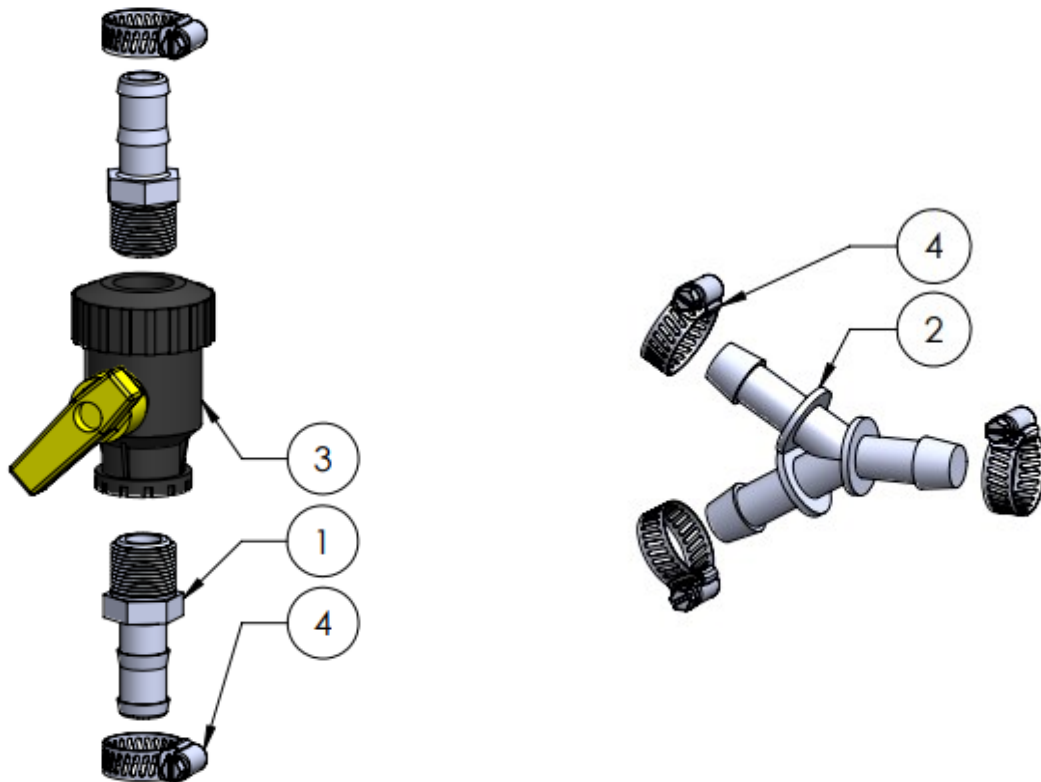

396-6539Y1

Interplant Manifold Valve Shut Off Kit

Kit Number: 520-00-150300

Kit Description: Interplant Manifold Valve Shut Off Kit

ITEM NO.	PART NUMBER	DESCRIPTION	QTY.
1	101-075075	3/4" MPT x 3/4" HB	2
2	101-075075075-HBY-I	3/4" HB x 3/4" HB x 3/4" HB Y	1
3	102-075SUBV	3/4" Union Valve 2 Way	1
4	350-1208	SS Hose Clamp - 12 - 1-1/4" Diameter	5

Assembly:

1. Apply thread tape to all threads before assembly then assemble as shown.

Installation Instructions

Interplant Shut-off Installation instructions:

1. Assemble Kit as shown on page 1.
2. Mount Flow Indicators in a manner so as interplant Rows Are fed Separately from the fixed rows
3. Install Shut-off kit as show in the picture Below using 3/4" hose and hose clamps.