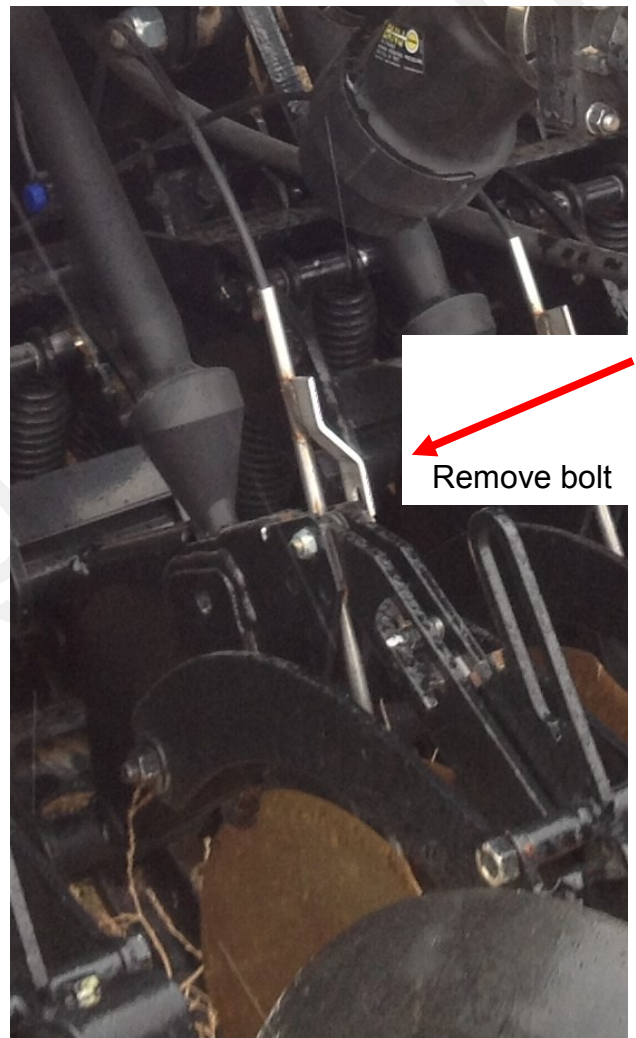

#### General Instructions:

1. Slide 4" of 3/8" hose over tube.
2. Remove indicated bolt.
3. Feed tube down into position.
4. Re-install bolt, replacing the factory nut with the supplied thin nut.