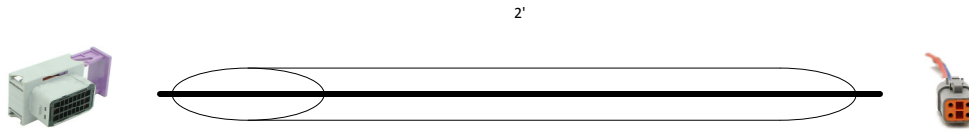

# ARAG Gray SICMA to 4 Pin Deutsch CANBUS

Wire Size: 18 AWG unless otherwise specified

	Part No:	208-06-2907Y1	Drawn By:	Dirk Ricker		
	Description:	ARAG Gray SICMA to 4 Pin Deutsch CANBUS	Last Edit Date:	3/26/2015 4:13:16 PM	Revision	A-01
	Copyright 2014 SureFire Ag Systems, Reproduction or other use of drawing without express written permission from SureFire Ag Systems is forbidden			Page of Pages	1	of 3

208-06-2907Y1

ARAG Gray SICMA to 4 Pin Deutsch CANBUS

**REVISIONS**

A-01 Original Drawing

	Part No:	208-06-2907Y1	Drawn By:	Dirk Ricker		
	Description:	ARAG Gray SICMA to 4 Pin Deutsch CANBUS	Last Edit Date:	3/26/2015 4:13:16 PM	Revision	A-01
	Copyright 2014 SureFire Ag Systems, Reproduction or other use of drawing without express written permission from SureFire Ag Systems is forbidden			Page of Pages	2	of 3

208-06-2907Y1

ARAG Gray SICMA to 4 Pin Deutsch CANBUS

	Part No:	208-06-2907Y1	Drawn By:	Dirk Ricker		
	Description:	ARAG Gray SICMA to 4 Pin Deutsch CANBUS	Last Edit Date:	3/26/2015 4:13:16 PM	Revision	A-01
	Copyright 2014 SureFire Ag Systems, Reproduction or other use of drawing without express written permission from SureFire Ag Systems is forbidden			Page of Pages	3	of 3