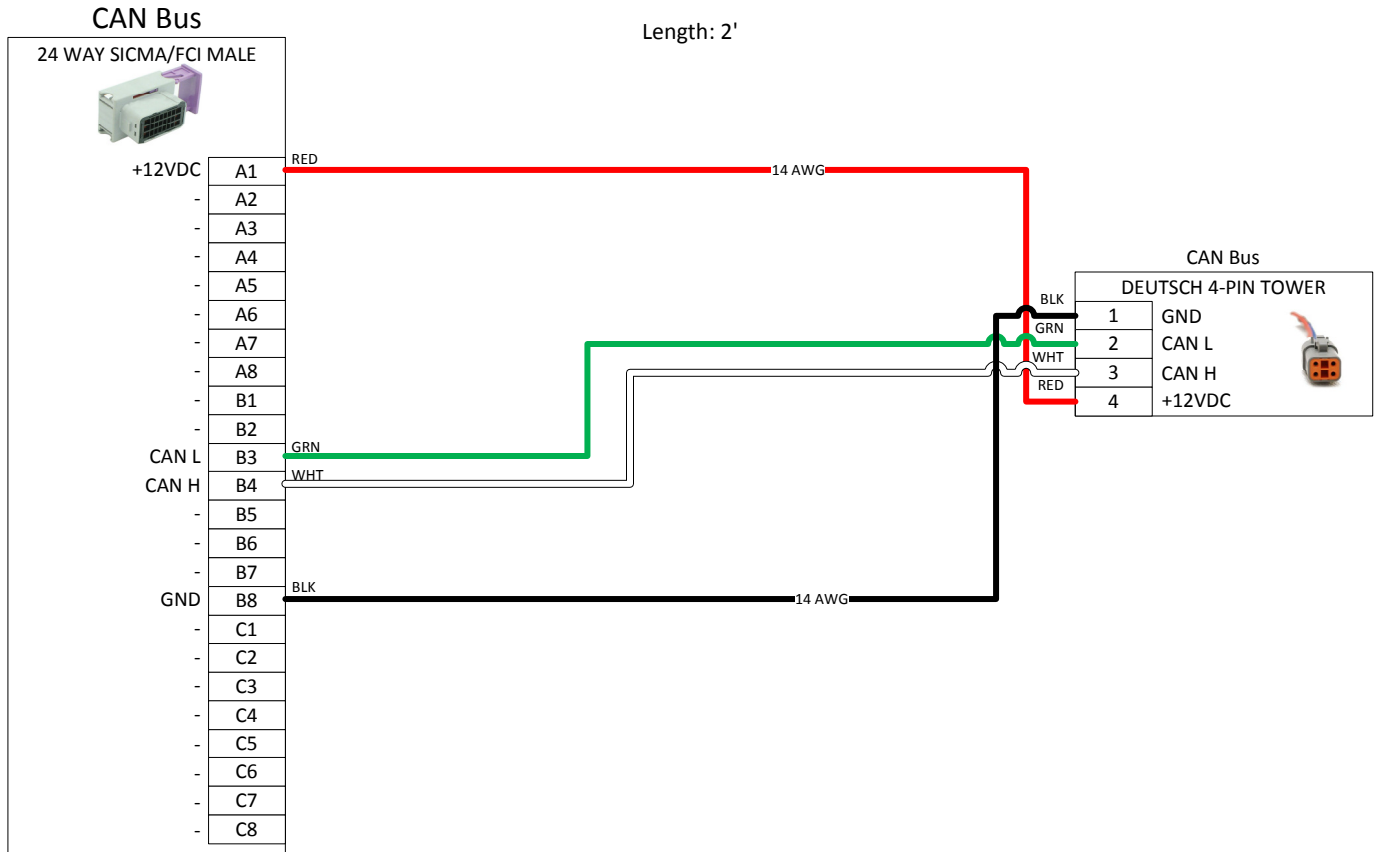

# ARAG Gray SICMA to 4 Pin Deutsch CANBUS

Wire Size: 18 AWG unless otherwise specified

	Part No:	208-06-2907Y1	Drawn By:	Dirk Ricker		
	Description:	ARAG Gray SICMA to 4 Pin Deutsch CANBUS	Last Edit Date:	3/26/2015 4:13:16 PM	Revision	A-01
	Copyright 2014 SureFire Ag Systems, Reproduction or other use of drawing without express written permission from SureFire Ag Systems is forbidden			Page of Pages	1	of 3

208-06-2907Y1

ARAG Gray SICMA to 4 Pin Deutsch CANBUS

**REVISIONS**

A-01 Original Drawing

	Part No:	208-06-2907Y1	Drawn By:	Dirk Ricker		
	Description:	ARAG Gray SICMA to 4 Pin Deutsch CANBUS	Last Edit Date:	3/26/2015 4:13:16 PM	Revision	A-01
	Copyright 2014 SureFire Ag Systems, Reproduction or other use of drawing without express written permission from SureFire Ag Systems is forbidden			Page of Pages	2	of 3

208-06-2907Y1

ARAG Gray SICMA to 4 Pin Deutsch CANBUS

	Part No:	208-06-2907Y1	Drawn By:	Dirk Ricker		
	Description:	ARAG Gray SICMA to 4 Pin Deutsch CANBUS	Last Edit Date:	3/26/2015 4:13:16 PM	Revision	A-01
	Copyright 2014 SureFire Ag Systems, Reproduction or other use of drawing without express written permission from SureFire Ag Systems is forbidden			Page of Pages	3	of 3