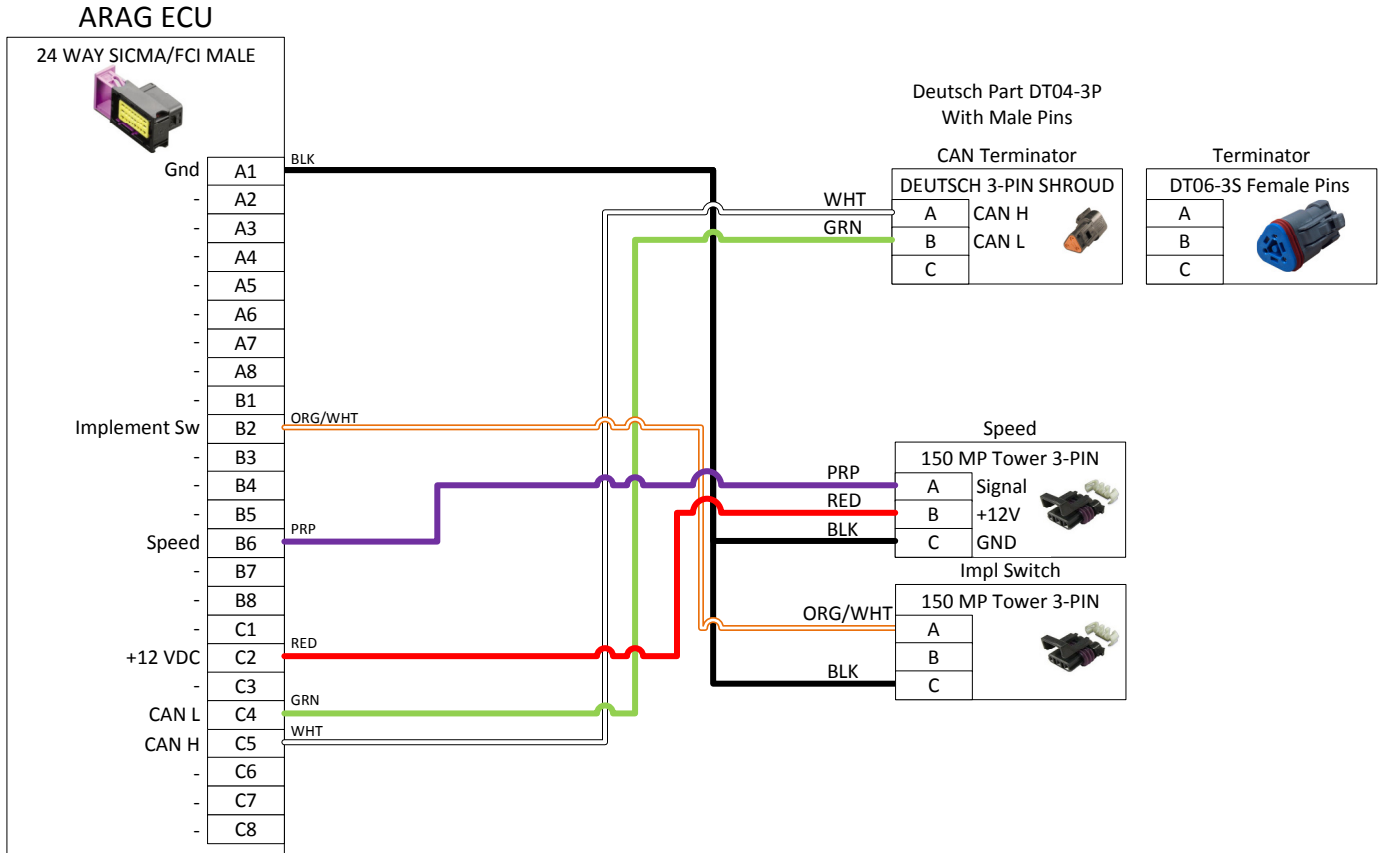

208-06-2900Y1

ARAG Black 24 Pin to Speed and Impl Harness

Wire Size: 18 AWG unless otherwise specified

	Part No:	208-06-2900Y1	Drawn By:	Dirk Ricker		
	Description:	ARAG Black 24 Pin to Speed and Impl Harness	Last Edit Date:	3/24/2015 10:32:06 AM	Revision	A-01
	Copyright 2014 SureFire Ag Systems, Reproduction or other use of drawing without express written permission from SureFire Ag Systems is forbidden			Page of Pages	1	of 3

208-06-2900Y1

ARAG Black 24 Pin to Speed and Impl Harness

REVISIONS

A-01 Original Drawing

	Part No:	208-06-2900Y1	Drawn By:	Dirk Ricker		
	Description:	ARAG Black 24 Pin to Speed and Impl Harness	Last Edit Date:	3/24/2015 10:32:06 AM	Revision	A-01
	Copyright 2014 SureFire Ag Systems, Reproduction or other use of drawing without express written permission from SureFire Ag Systems is forbidden			Page of Pages	2	of 3

208-06-2900Y1

ARAG Black 24 Pin to Speed and Impl Harness

	Part No:	208-06-2900Y1	Drawn By:	Dirk Ricker		
	Description:	ARAG Black 24 Pin to Speed and Impl Harness	Last Edit Date:	3/24/2015 10:32:06 AM	Revision	A-01
	Copyright 2014 SureFire Ag Systems, Reproduction or other use of drawing without express written permission from SureFire Ag Systems is forbidden			Page of Pages	3	of 3