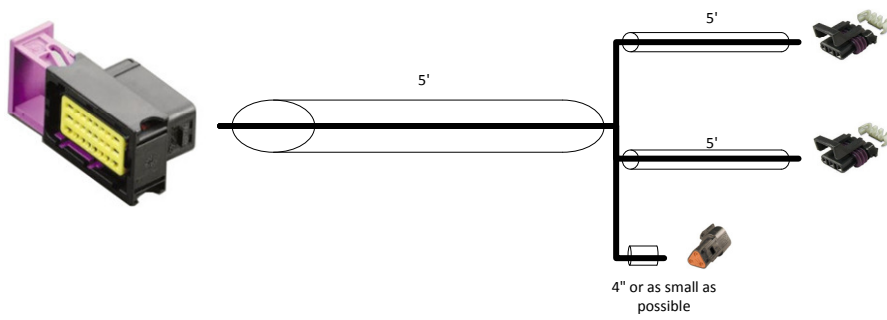

208-06-2900Y1

ARAG Black 24 Pin to Speed and Impl Harness

Wire Size: 18 AWG unless otherwise specified

	Part No:	208-06-2900Y1	Drawn By:	Dirk Ricker		
	Description:	ARAG Black 24 Pin to Speed and Impl Harness	Last Edit Date:	3/24/2015 10:32:06 AM	Revision	A-01
	Copyright 2014 SureFire Ag Systems, Reproduction or other use of drawing without express written permission from SureFire Ag Systems is forbidden			Page of Pages	1	of 3

208-06-2900Y1

ARAG Black 24 Pin to Speed and Impl Harness

REVISIONS

A-01 Original Drawing

	Part No:	208-06-2900Y1	Drawn By:	Dirk Ricker		
	Description:	ARAG Black 24 Pin to Speed and Impl Harness	Last Edit Date:	3/24/2015 10:32:06 AM	Revision	A-01
	Copyright 2014 SureFire Ag Systems, Reproduction or other use of drawing without express written permission from SureFire Ag Systems is forbidden			Page of Pages	2	of 3

208-06-2900Y1

ARAG Black 24 Pin to Speed and Impl Harness

	Part No:	208-06-2900Y1	Drawn By:	Dirk Ricker		
	Description:	ARAG Black 24 Pin to Speed and Impl Harness	Last Edit Date:	3/24/2015 10:32:06 AM	Revision	A-01
	Copyright 2014 SureFire Ag Systems, Reproduction or other use of drawing without express written permission from SureFire Ag Systems is forbidden			Page of Pages	3	of 3