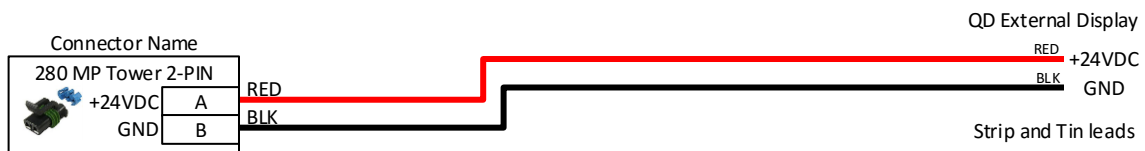

208-3236Y1

280MP QD Display Power Chord

**Wire 18AWG
unless otherwise
specified**

| | | | | | |
|---|------------------------------|-----------------|----------------------|----------|------|
| Part No: | 208-3236Y1 | Drawn By: | Albert E. Popp | | |
| Description: | 280MP QD Display Power Chord | Last Edit Date: | 2/11/2016 5:23:14 PM | Revision | A-01 |
| Copyright 2014 SureFire Ag Systems, Reproduction or other use of drawing without express written permission from SureFire Ag Systems is forbidden | | Page of Pages | 1 | of | 3 |

208-3236Y1

280MP QD Display Power Chord

REVISIONS

A-01 Original Drawing

| | | | | | | |
|--|--|------------------------------|-----------------|-------------------------|----------|------|
|  | Part No: | 208-3236Y1 | Drawn By: | Albert E. Popp | | |
| | Description: | 280MP QD Display Power Chord | Last Edit Date: | 2/11/2016 5:23:14 PM | Revision | A-01 |
| | Copyright 2014 Sure Fire Ag Systems, Reproduction or other use of drawing without express written permission from SureFire Ag Systems is forbidden | | | Page of Pages | 2 | of 3 |

208-3236Y1

280MP QD Display Power Chord

| | | | | | |
|--|------------------------------|-----------------|-------------------------|----------|------|
| Part No: | 208-3236Y1 | Drawn By: | Albert E. Popp | | |
| Description: | 280MP QD Display Power Chord | Last Edit Date: | 2/11/2016 5:23:14 PM | Revision | A-01 |
| Copyright 2014 Sure Fire Ag Systems, Reproduction or other use of drawing without express written permission from SureFire Ag Systems is forbidden | | Page of Pages | 3 | of | 3 |