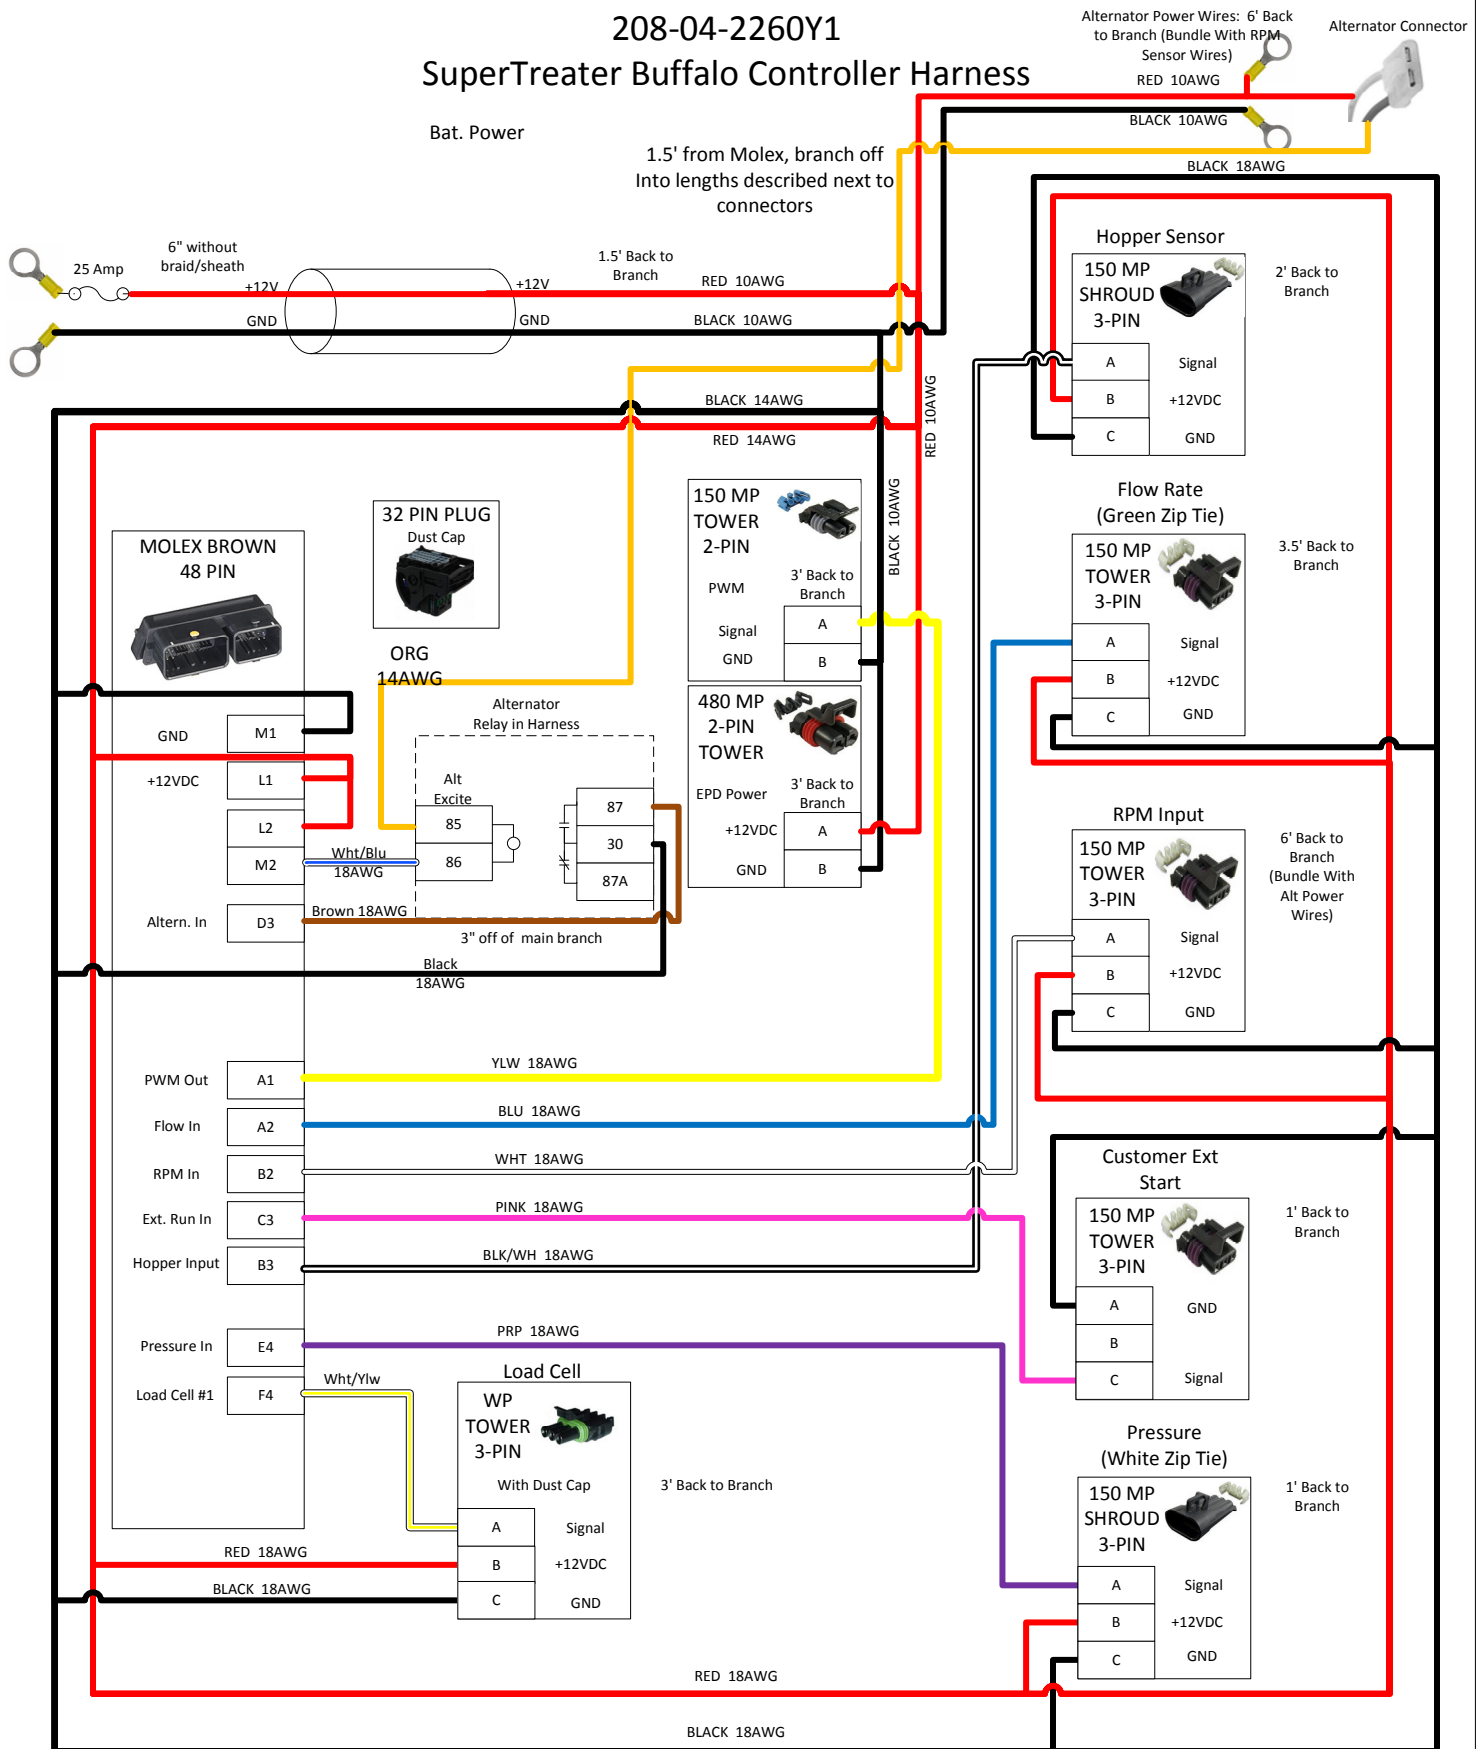

208-04-2260Y1

SuperTreater Buffalo Controller Harness

	Project:	208-04-2260Y1	Drawn By:	Dirk Ricker
	Filename:	SuperTreater Wiring Diagram	Date:	5/28/2014
	Copyright 2014 SureFire Ag Systems, Reproduction or other use of drawing without express written permission from SureFire Ag Systems is forbidden		Page of Pages	1 of 2

208-04-2260Y1 SuperTreater Buffalo Controller Harness (Overview)

	Project:	208-04-2260Y1	Drawn By:	Dirk Ricker
	Filename:	SuperTreater Wiring Diagram	Date:	5/28/2014
	Copyright 2014 SureFire Ag Systems, Reproduction or other use of drawing without express written permission from SureFire Ag Systems is forbidden		Page of Pages	2 of 2