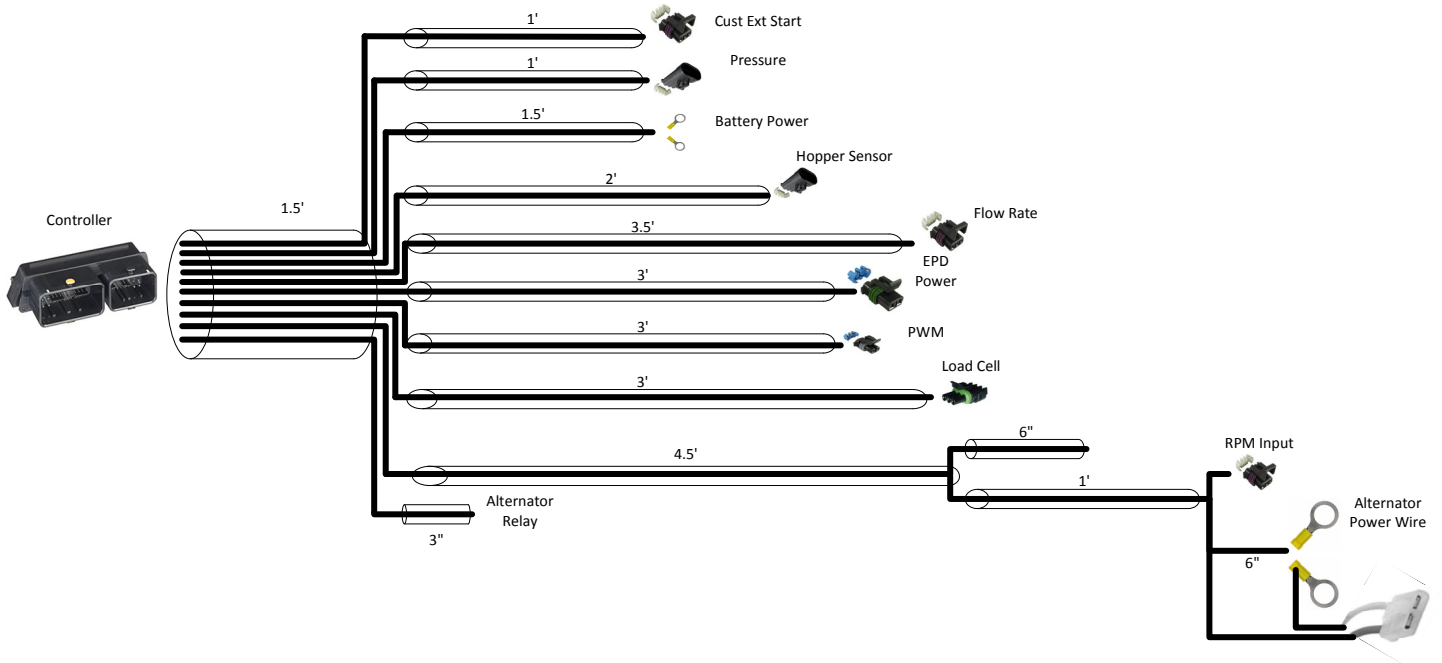

208-04-2260Y1

SuperTreater Buffalo Controller Harness

	Project:	208-04-2260Y1	Drawn By:	Dirk Ricker
	Filename:	SuperTreater Wiring Diagram	Date:	5/28/2014
	Copyright 2014 SureFire Ag Systems, Reproduction or other use of drawing without express written permission from SureFire Ag Systems is forbidden		Page of Pages	1 of 2

208-04-2260Y1 SuperTreater Buffalo Controller Harness (Overview)

	Project:	208-04-2260Y1	Drawn By:	Dirk Ricker
	Filename:	SuperTreater Wiring Diagram	Date:	5/28/2014
	Copyright 2014 SureFire Ag Systems, Reproduction or other use of drawing without express written permission from SureFire Ag Systems is forbidden		Page of Pages	2 of 2