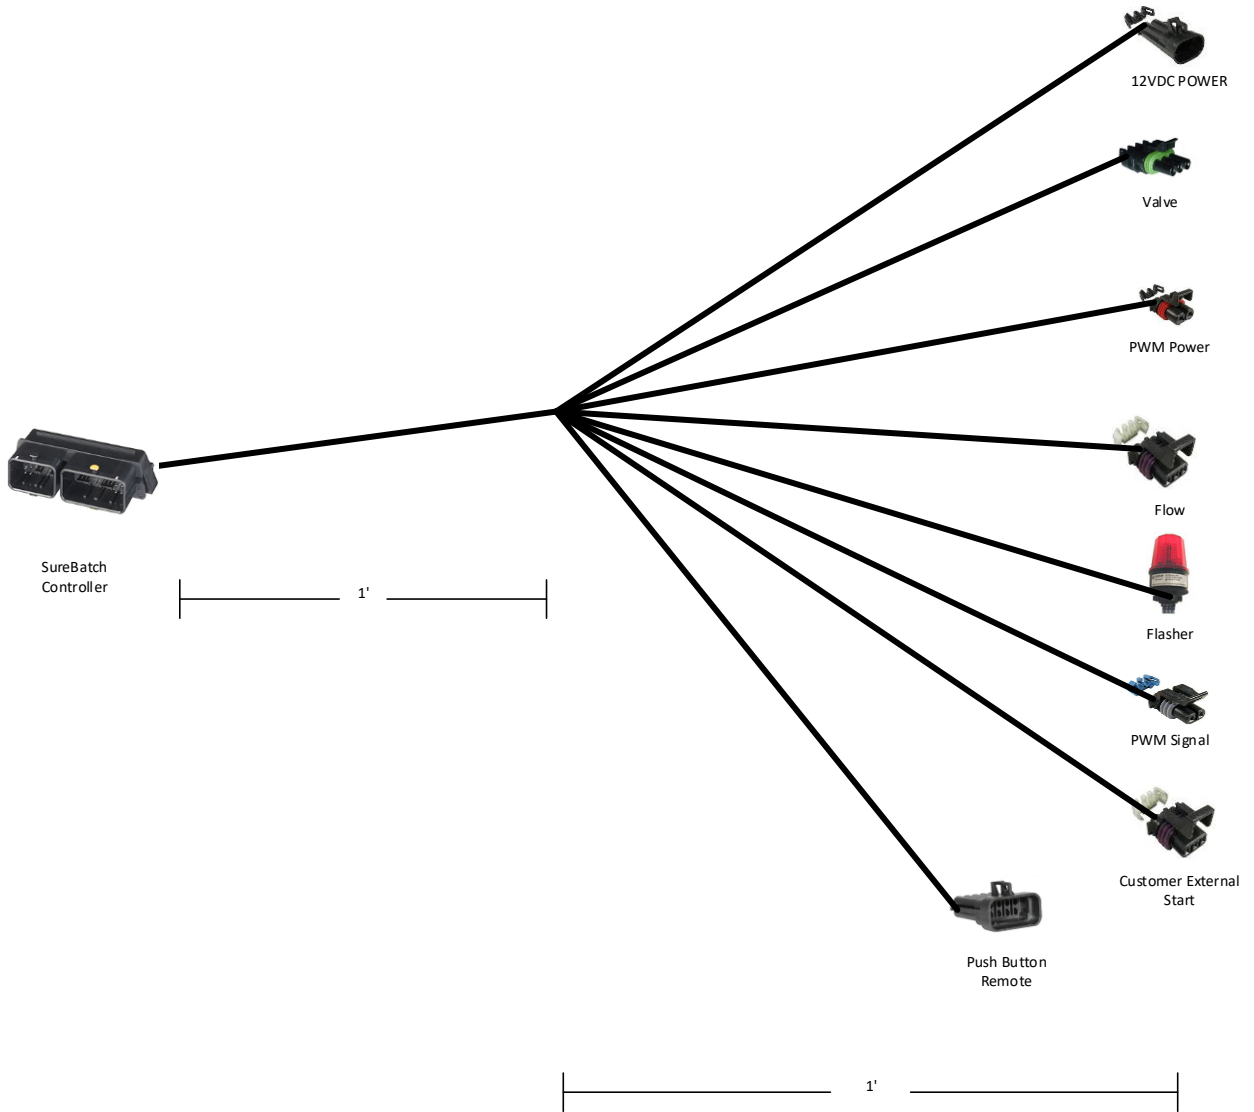

208-02-3340Y1

SureBatch Integral Display w Push Button Remote

	Part No:	208-02-3340Y1	Drawn By:	Albert E. Popp		
	Description:	SureBatch Integral Display w Push Button Remote	Last Edit Date:	9/13/2016 2:16:02 PM	Revision	A-01
	Copyright 2014 SureFire Ag Systems, Reproduction or other use of drawing without express written permission from SureFire Ag Systems is forbidden			Page of Pages	1	of 2

208-02-3340Y1

SureBatch Integral Display w Push Button Remote

REVISIONS

A-01 Original Drawing

	Part No:	208-02-3340Y1	Drawn By:	Albert E. Popp		
	Description:	SureBatch Integral Display w Push Button Remote	Last Edit Date:	9/13/2016 2:16:02 PM	Revision	A-01
	Copyright 2014 SureFire Ag Systems, Reproduction or other use of drawing without express written permission from SureFire Ag Systems is forbidden			Page of Pages	2	of 2