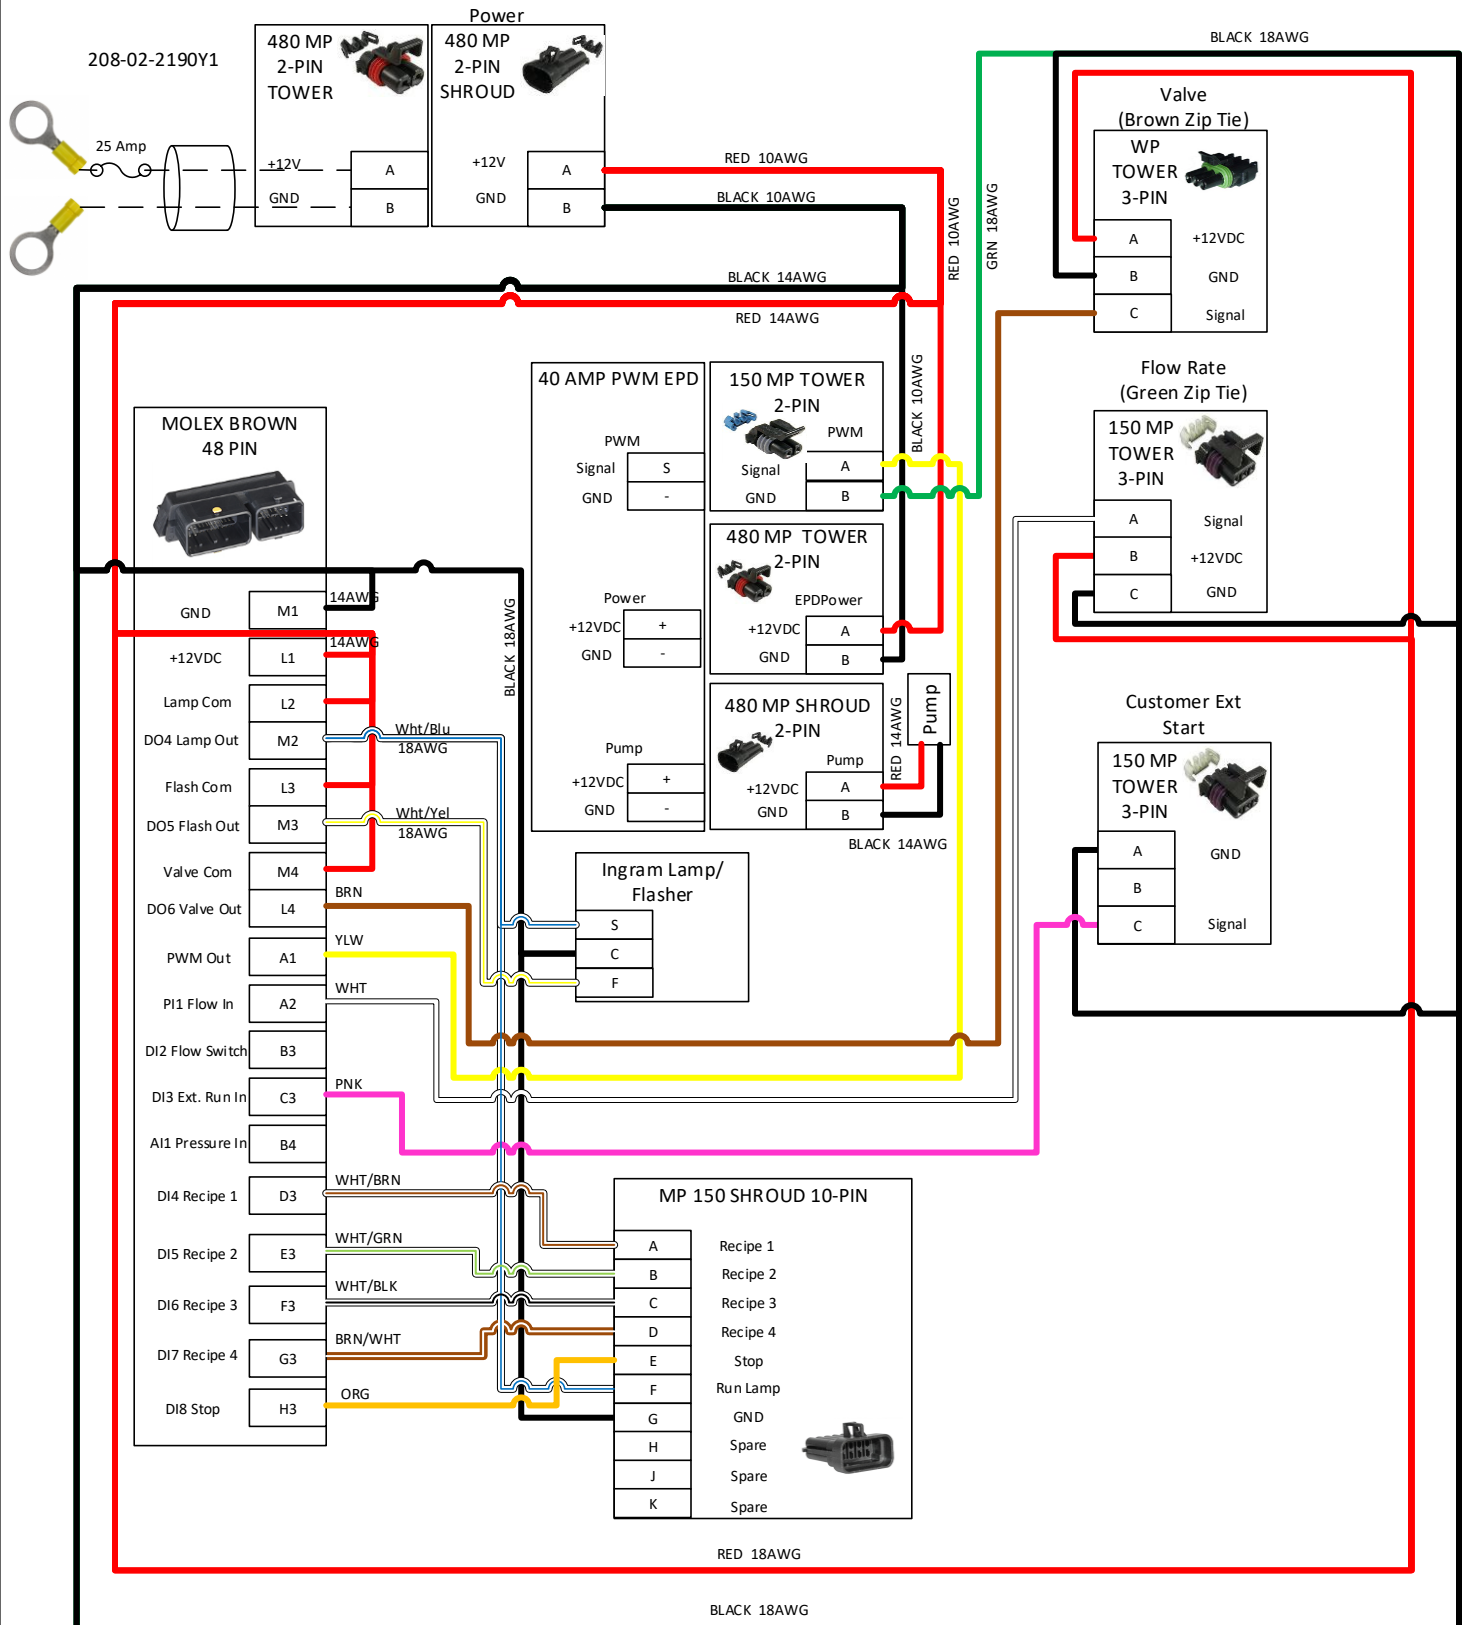

208-02-3340Y1

SureBatch Integral Display w Push Button Remote

	Part No:	208-02-3340Y1	Drawn By:	Albert E. Popp		
	Description:	SureBatch Integral Display w Push Button Remote	Last Edit Date:	9/13/2016 2:16:02 PM	Revision	A-01
	Copyright 2014 SureFire Ag Systems, Reproduction or other use of drawing without express written permission from SureFire Ag Systems is forbidden			Page of Pages	1	of 2

208-02-3340Y1

SureBatch Integral Display w Push Button Remote

REVISIONS

A-01 Original Drawing

	Part No:	208-02-3340Y1	Drawn By:	Albert E. Popp		
	Description:	SureBatch Integral Display w Push Button Remote	Last Edit Date:	9/13/2016 2:16:02 PM	Revision	A-01
	Copyright 2014 SureFire Ag Systems, Reproduction or other use of drawing without express written permission from SureFire Ag Systems is forbidden			Page of Pages	2	of 2