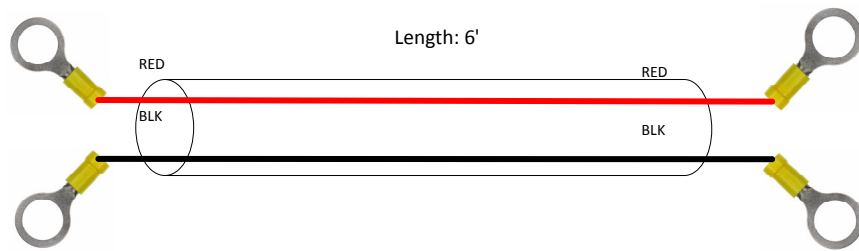

### SuperTreater Retrofit Alt to Batt Cable

Wire 12AWG  
unless otherwise  
specified

	Part No:	208-02-2743Y1	Drawn By:	Albert E. Popp		
	Description:	SuperTreater Retrofit Alt to Batt Cable	Last Edit Date:	10/9/2014 1:47:54 PM	Revision	A
	Copyright 2014 SureFire Ag Systems, Reproduction or other use of drawing without express written permission from SureFire Ag Systems is forbidden			Page of Pages	1	of 1