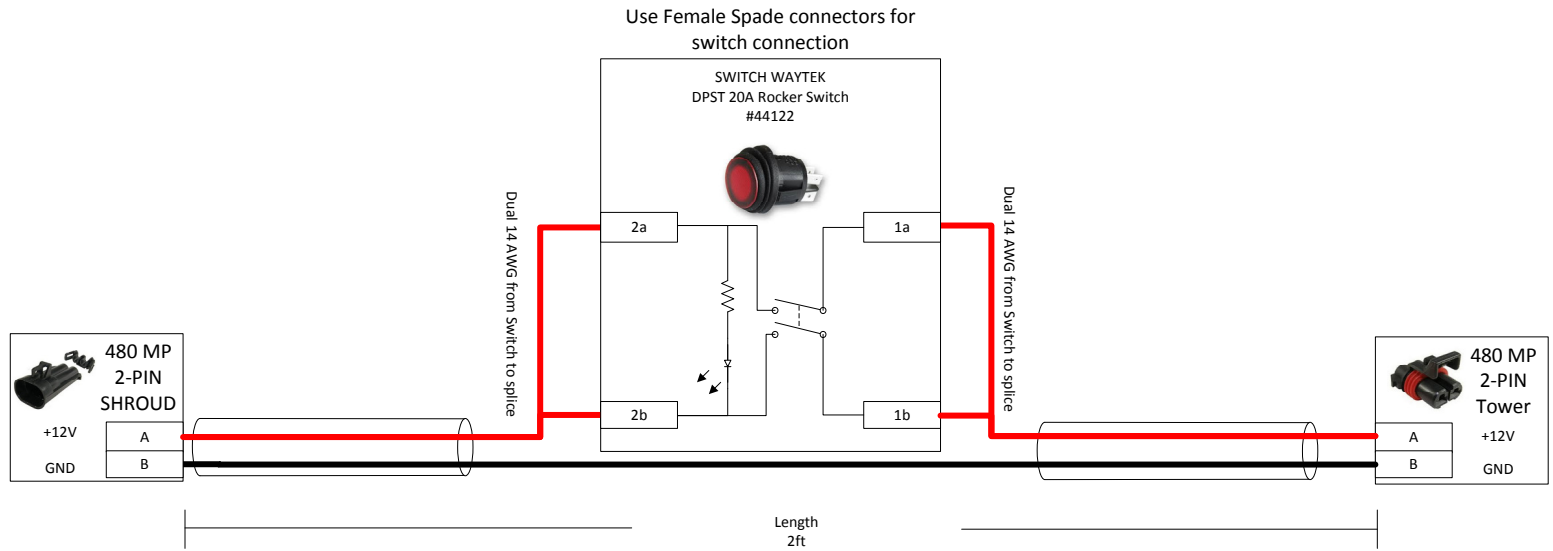

206-02-2495Y1 2ft Extension With Power Switch- Good for 40A

Single 8AWG Wire

	Project:	206-02-2495Y1	Drawn By:	Albert Popp
	Filename:	2ft Extension With Power Switch	Date:	1/15/2014
	Copyright 2013 SureFire Ag Systems, Reproduction or other use of drawing without express written permission from SureFire Ag Systems is forbidden		Page of Pages	1 of 1