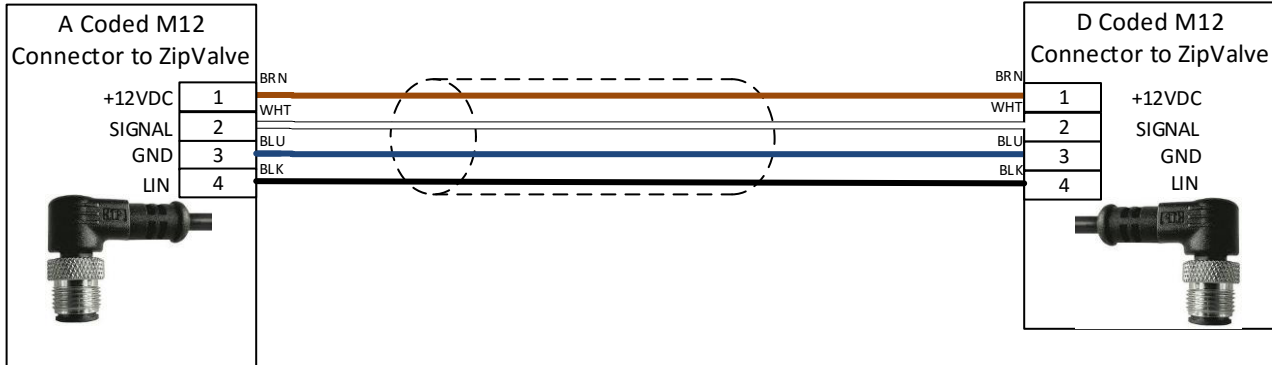

201-3200Y1 -> 3203Y1

ZipValve to ZipValve Connector Cable

**Wire 18AWG
unless otherwise
specified**

- 201-3200Y1 9" Zip Valve to Zip Valve Connector Cable
- 201-3201Y1 39" Zip Valve to Zip Valve Connector Cable
- 201-3202Y1 109" Zip Valve to Zip Valve Connector Cable
- 201-3203Y1 275" Zip Valve to Zip Valve Connector Cable

A Coded M12

D Coded M12

Part No:	201-3200Y1 -> 3203Y1	Drawn By:	Albert E. Popp		
Description:	ZipValve to ZipValve Connector Cable	Last Edit Date:	12/23/2015 9:46:38 AM	Revision	A-01
Copyright 2015 SureFire Ag Systems, Reproduction or other use of drawing without express written permission from SureFire Ag Systems is forbidden		Page of Pages	1	of	3

201-3200Y1 -> 3203Y1
ZipValve to ZipValve Connector Cable

REVISIONS

A-01 Original Drawing

	Part No:	201-3200Y1 -> 3203Y1	Drawn By:	Albert E. Popp		
	Description:	ZipValve to ZipValve Connector Cable	Last Edit Date:	12/23/2015 9:46:38 AM	Revision	A-01
	Copyright 2014 SureFire Ag Systems, Reproduction or other use of drawing without express written permission from SureFire Ag Systems is forbidden			Page of Pages	2	of 3

201-3200Y1 -> 3203Y1
 ZipValve to ZipValve Connector Cable

	Part No:	201-3200Y1 -> 3203Y1	Drawn By:	Albert E. Popp		
	Description:	ZipValve to ZipValve Connector Cable	Last Edit Date:	12/23/2015 9:46:38 AM	Revision	A-01
	Copyright 2014 SureFire Ag Systems, Reproduction or other use of drawing without express written permission from SureFire Ag Systems is forbidden			Page of Pages	3	of 3