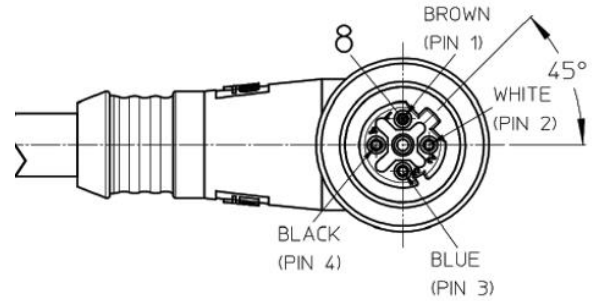

201-3200Y1 -> 3203Y1

ZipValve to ZipValve Connector Cable

**Wire 18AWG
unless otherwise
specified**

- 201-3200Y1 9" Zip Valve to Zip Valve Connector Cable
- 201-3201Y1 39" Zip Valve to Zip Valve Connector Cable
- 201-3202Y1 109" Zip Valve to Zip Valve Connector Cable
- 201-3203Y1 275" Zip Valve to Zip Valve Connector Cable

A Coded M12

D Coded M12

Part No:	201-3200Y1 -> 3203Y1	Drawn By:	Albert E. Popp		
Description:	ZipValve to ZipValve Connector Cable	Last Edit Date:	12/23/2015 9:46:38 AM	Revision	A-01
Copyright 2015 SureFire Ag Systems, Reproduction or other use of drawing without express written permission from SureFire Ag Systems is forbidden		Page of Pages	1	of	3

201-3200Y1 -> 3203Y1
ZipValve to ZipValve Connector Cable

REVISIONS

A-01 Original Drawing

	Part No:	201-3200Y1 -> 3203Y1	Drawn By:	Albert E. Popp		
	Description:	ZipValve to ZipValve Connector Cable	Last Edit Date:	12/23/2015 9:46:38 AM	Revision	A-01
	Copyright 2014 SureFire Ag Systems, Reproduction or other use of drawing without express written permission from SureFire Ag Systems is forbidden			Page of Pages	2	of 3

201-3200Y1 -> 3203Y1
 ZipValve to ZipValve Connector Cable

	Part No:	201-3200Y1 -> 3203Y1	Drawn By:	Albert E. Popp		
	Description:	ZipValve to ZipValve Connector Cable	Last Edit Date:	12/23/2015 9:46:38 AM	Revision	A-01
	Copyright 2014 SureFire Ag Systems, Reproduction or other use of drawing without express written permission from SureFire Ag Systems is forbidden			Page of Pages	3	of 3