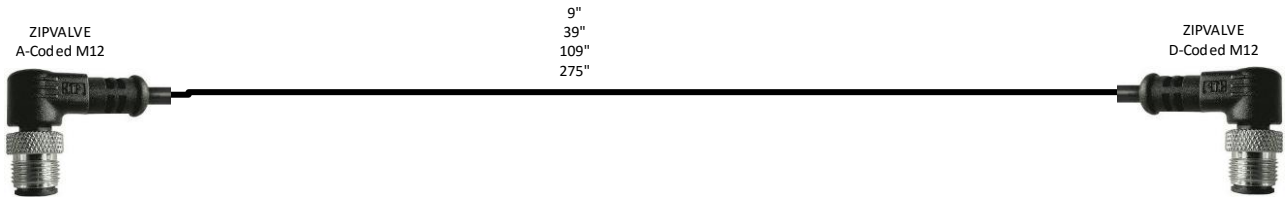

201-3200Y1 -> 3203Y1

ZipValve to ZipValve Connector Cable

**Wire 18AWG
unless otherwise
specified**

- 201-3200Y1 9" Zip Valve to Zip Valve Connector Cable
- 201-3201Y1 39" Zip Valve to Zip Valve Connector Cable
- 201-3202Y1 109" Zip Valve to Zip Valve Connector Cable
- 201-3203Y1 275" Zip Valve to Zip Valve Connector Cable

A Coded M12

D Coded M12

Part No:	201-3200Y1 -> 3203Y1	Drawn By:	Albert E. Popp		
Description:	ZipValve to ZipValve Connector Cable	Last Edit Date:	12/23/2015 9:46:38 AM	Revision	A-01
Copyright 2015 SureFire Ag Systems, Reproduction or other use of drawing without express written permission from SureFire Ag Systems is forbidden		Page of Pages	1	of	3

201-3200Y1 -> 3203Y1
ZipValve to ZipValve Connector Cable

REVISIONS

A-01 Original Drawing

	Part No:	201-3200Y1 -> 3203Y1	Drawn By:	Albert E. Popp		
	Description:	ZipValve to ZipValve Connector Cable	Last Edit Date:	12/23/2015 9:46:38 AM	Revision	A-01
	Copyright 2014 SureFire Ag Systems, Reproduction or other use of drawing without express written permission from SureFire Ag Systems is forbidden			Page of Pages	2	of 3

201-3200Y1 -> 3203Y1
 ZipValve to ZipValve Connector Cable

	Part No:	201-3200Y1 -> 3203Y1	Drawn By:	Albert E. Popp		
	Description:	ZipValve to ZipValve Connector Cable	Last Edit Date:	12/23/2015 9:46:38 AM	Revision	A-01
	Copyright 2014 SureFire Ag Systems, Reproduction or other use of drawing without express written permission from SureFire Ag Systems is forbidden			Page of Pages	3	of 3