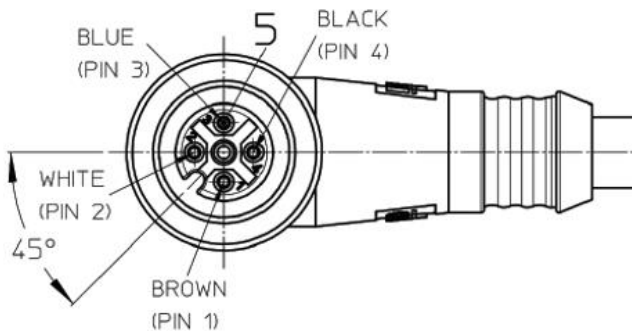

201-3200Y1 -> 3203Y1

ZipValve to ZipValve Connector Cable

**Wire 18AWG
unless otherwise
specified**

- 201-3200Y1 9" Zip Valve to Zip Valve Connector Cable
- 201-3201Y1 39" Zip Valve to Zip Valve Connector Cable
- 201-3202Y1 109" Zip Valve to Zip Valve Connector Cable
- 201-3203Y1 275" Zip Valve to Zip Valve Connector Cable

A Coded M12

D Coded M12

Part No:	201-3200Y1 -> 3203Y1	Drawn By:	Albert E. Popp		
Description:	ZipValve to ZipValve Connector Cable	Last Edit Date:	12/23/2015 9:46:38 AM	Revision	A-01
Copyright 2015 SureFire Ag Systems, Reproduction or other use of drawing without express written permission from SureFire Ag Systems is forbidden		Page of Pages	1	of	3

201-3200Y1 -> 3203Y1
ZipValve to ZipValve Connector Cable

REVISIONS

A-01 Original Drawing

	Part No:	201-3200Y1 -> 3203Y1	Drawn By:	Albert E. Popp		
	Description:	ZipValve to ZipValve Connector Cable	Last Edit Date:	12/23/2015 9:46:38 AM	Revision	A-01
	Copyright 2014 SureFire Ag Systems, Reproduction or other use of drawing without express written permission from SureFire Ag Systems is forbidden			Page of Pages	2	of 3

201-3200Y1 -> 3203Y1
 ZipValve to ZipValve Connector Cable

	Part No:	201-3200Y1 -> 3203Y1	Drawn By:	Albert E. Popp		
	Description:	ZipValve to ZipValve Connector Cable	Last Edit Date:	12/23/2015 9:46:38 AM	Revision	A-01
	Copyright 2014 SureFire Ag Systems, Reproduction or other use of drawing without express written permission from SureFire Ag Systems is forbidden			Page of Pages	3	of 3