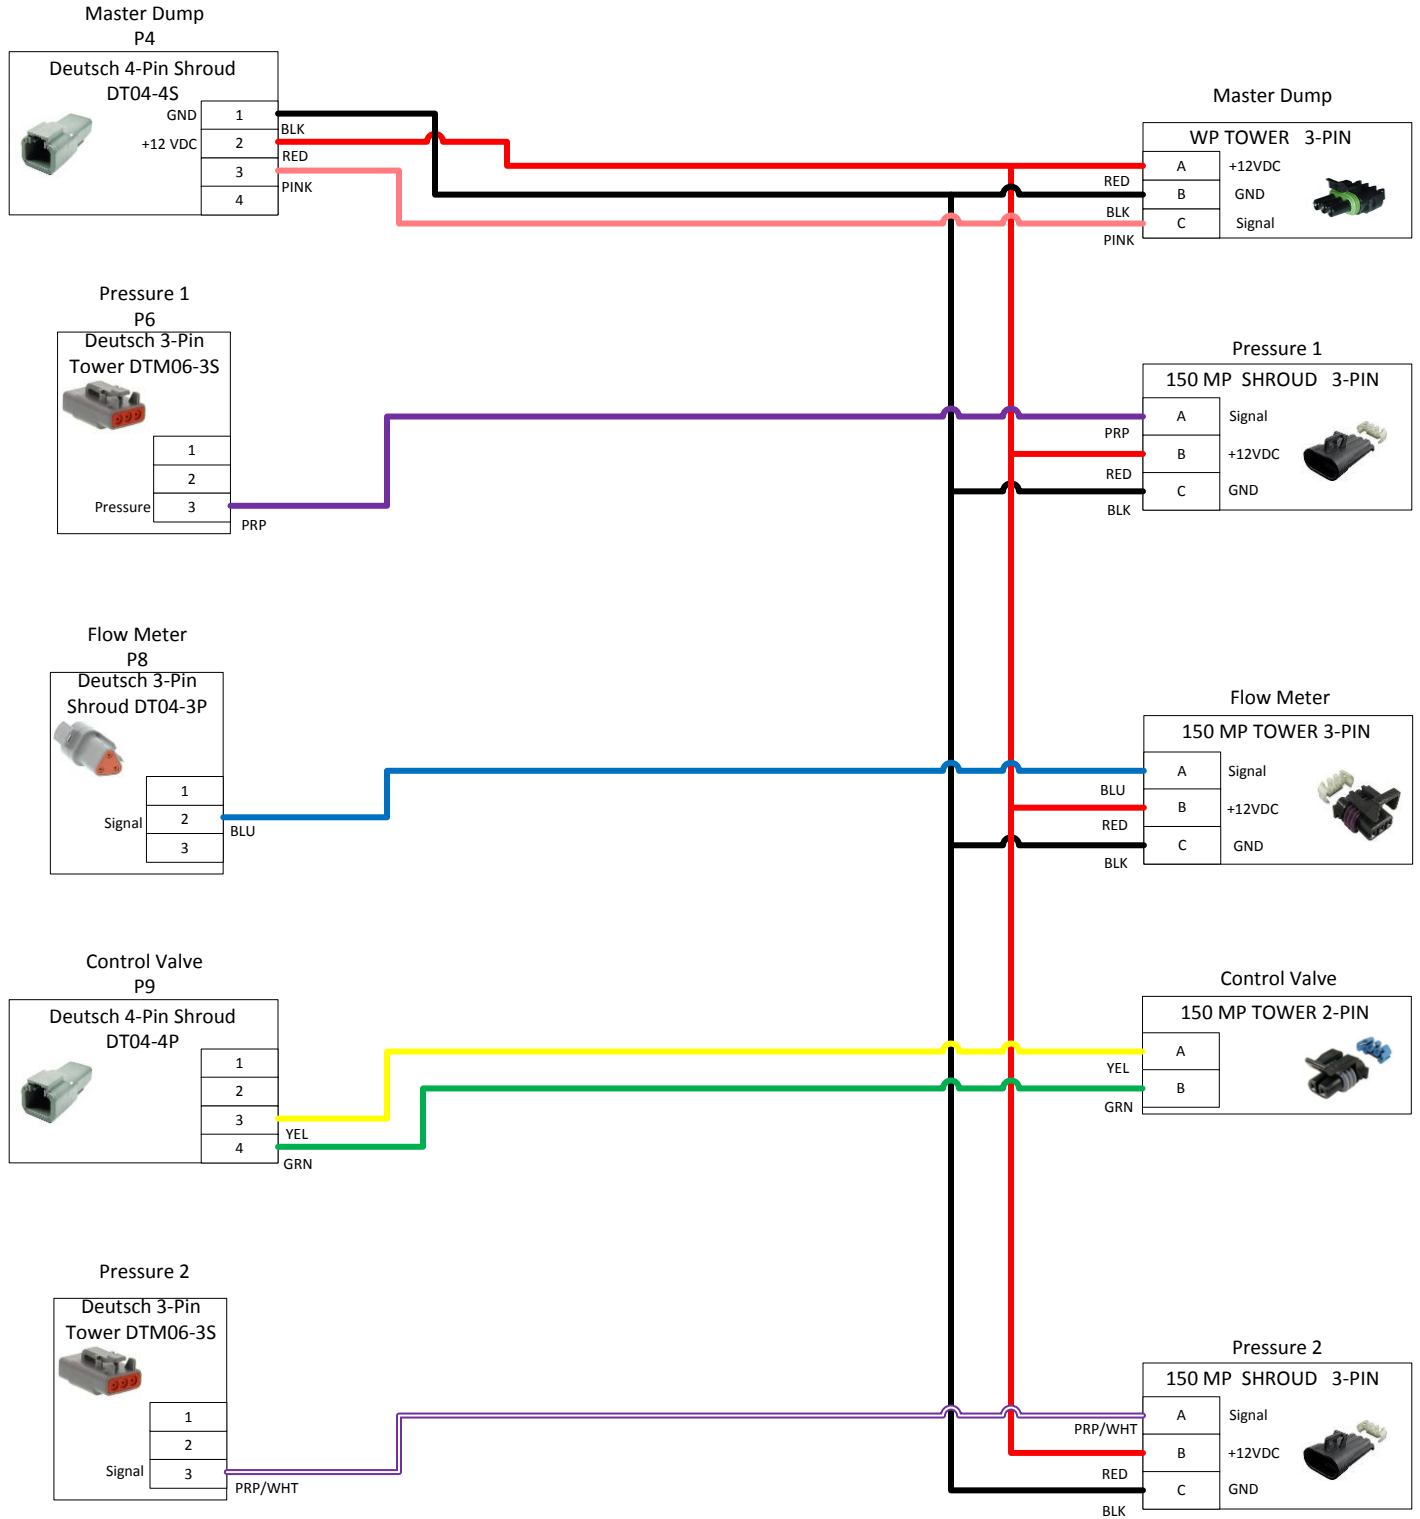

Trimble 80540 Flow Pressure Control Adapter

201-2961Y1

Wire Size: 18 AWG unless otherwise specified

	Part No:	Trimble 80540 Flow Pressure Control Adapter	Drawn By:	JD Schmechel		
	Description:	201-2961Y1	Last Edit Date:	4/30/2015 2:10:48 PM	Revision	A-01
	Copyright 2014 SureFire Ag Systems, Reproduction or other use of drawing without express written permission from SureFire Ag Systems is forbidden			Page of Pages	1	of

Trimble 80540 Flow Pressure Control Adapter
201-2961Y1

REVISIONS

A-01 Original Drawing

	Part No:	Trimble 80540 Flow Pressure Control Adapter	Drawn By:	JD Schmechel		
	Description:	201-2961Y1	Last Edit Date:	4/30/2015 2:10:48 PM	Revision	A-01
	Copyright 2014 SureFire Ag Systems, Reproduction or other use of drawing without express written permission from SureFire Ag Systems is forbidden			Page of Pages	2	of 3

Trimble 80540 Flow Pressure Control Adapter
201-2961Y1

	Part No:	Trimble 80540 Flow Pressure Control Adapter	Drawn By:		JD Schmechel	
	Description:	201-2961Y1	Last Edit Date:	4/30/2015 2:10:48 PM	Revision	A-01
	Copyright 2014 SureFire Ag Systems, Reproduction or other use of drawing without express written permission from SureFire Ag Systems is forbidden			Page of Pages		3