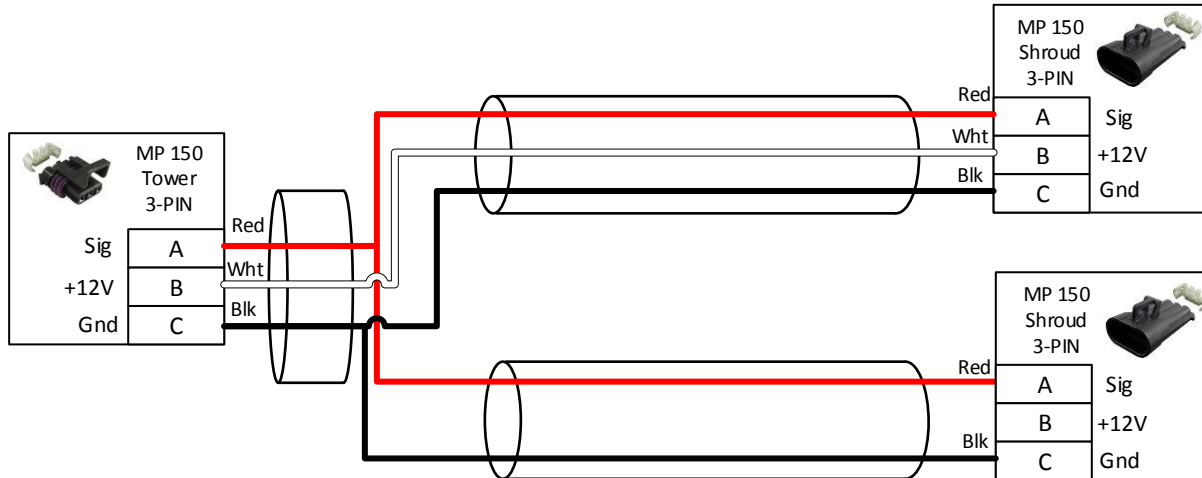

201-13872

Hall-Effect Speed Y Cable

Wire Size: 18 AWG unless otherwise specified

	Part No:	201-13872	Drawn By:	Justin Black		
	Description:	Hall-Effect Speed Y Cable	Last Edit Date:	10/21/2015 5:03:18 PM	Revision	A-01
	Copyright 2014 SureFire Ag Systems, Reproduction or other use of drawing without express written permission from SureFire Ag Systems is forbidden			Page of Pages	1	of 3

201-13872 Hall-Effect Speed Y Cable

REVISIONS

A-01 Original Drawing

Part No:	201-13872	Drawn By:	Justin Black		
Description:	Hall-Effect Speed Y Cable	Last Edit Date:	10/21/2015 5:03:18 PM	Revision	A-01
Copyright 2014 SureFire Ag Systems, Reproduction or other use of drawing without express written permission from SureFire Ag Systems is forbidden		Page of Pages	2	of	3

201-13872

Hall-Effect Speed Y Cable

	Part No:	201-13872	Drawn By:	Justin Black		
	Description:	Hall-Effect Speed Y Cable	Last Edit Date:	10/21/2015 5:03:18 PM	Revision	A-01
	Copyright 2014 SureFire Ag Systems, Reproduction or other use of drawing without express written permission from SureFire Ag Systems is forbidden			Page of Pages	3	of 3