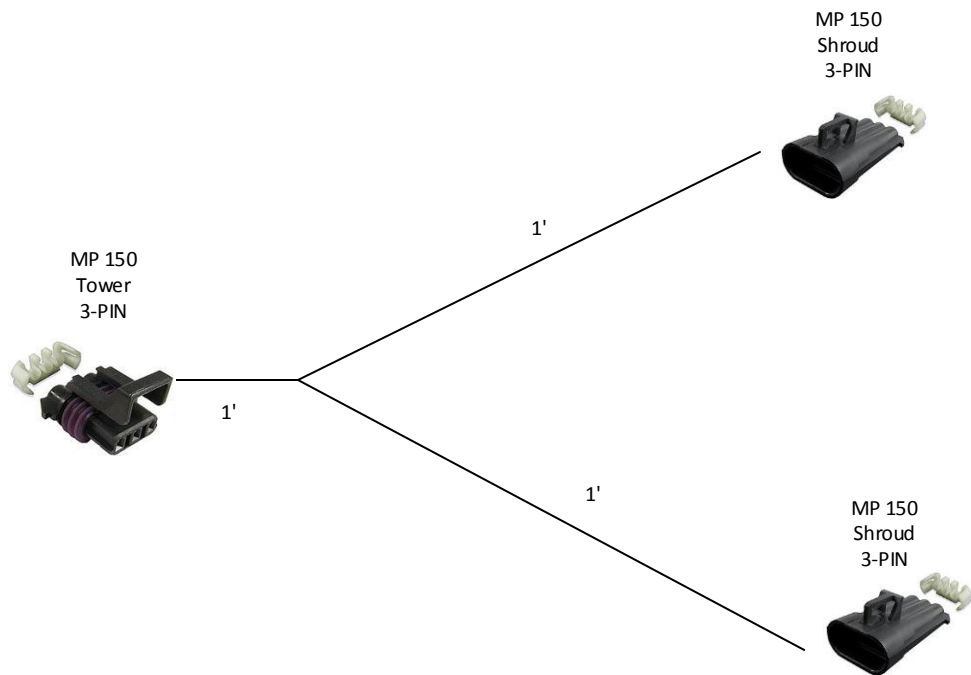

201-13872

Hall-Effect Speed Y Cable

Wire Size: 18 AWG unless otherwise specified

	Part No:	201-13872	Drawn By:	Justin Black		
	Description:	Hall-Effect Speed Y Cable	Last Edit Date:	10/21/2015 5:03:18 PM	Revision	A-01
	Copyright 2014 SureFire Ag Systems, Reproduction or other use of drawing without express written permission from SureFire Ag Systems is forbidden			Page of Pages	1	of 3

201-13872 Hall-Effect Speed Y Cable

REVISIONS

A-01 Original Drawing

Part No:	201-13872	Drawn By:	Justin Black		
Description:	Hall-Effect Speed Y Cable	Last Edit Date:	10/21/2015 5:03:18 PM	Revision	A-01
Copyright 2014 SureFire Ag Systems, Reproduction or other use of drawing without express written permission from SureFire Ag Systems is forbidden		Page of Pages	2	of	3

201-13872

Hall-Effect Speed Y Cable

	Part No:	201-13872	Drawn By:	Justin Black		
	Description:	Hall-Effect Speed Y Cable	Last Edit Date:	10/21/2015 5:03:18 PM	Revision	A-01
	Copyright 2014 SureFire Ag Systems, Reproduction or other use of drawing without express written permission from SureFire Ag Systems is forbidden			Page of Pages	3	of 3