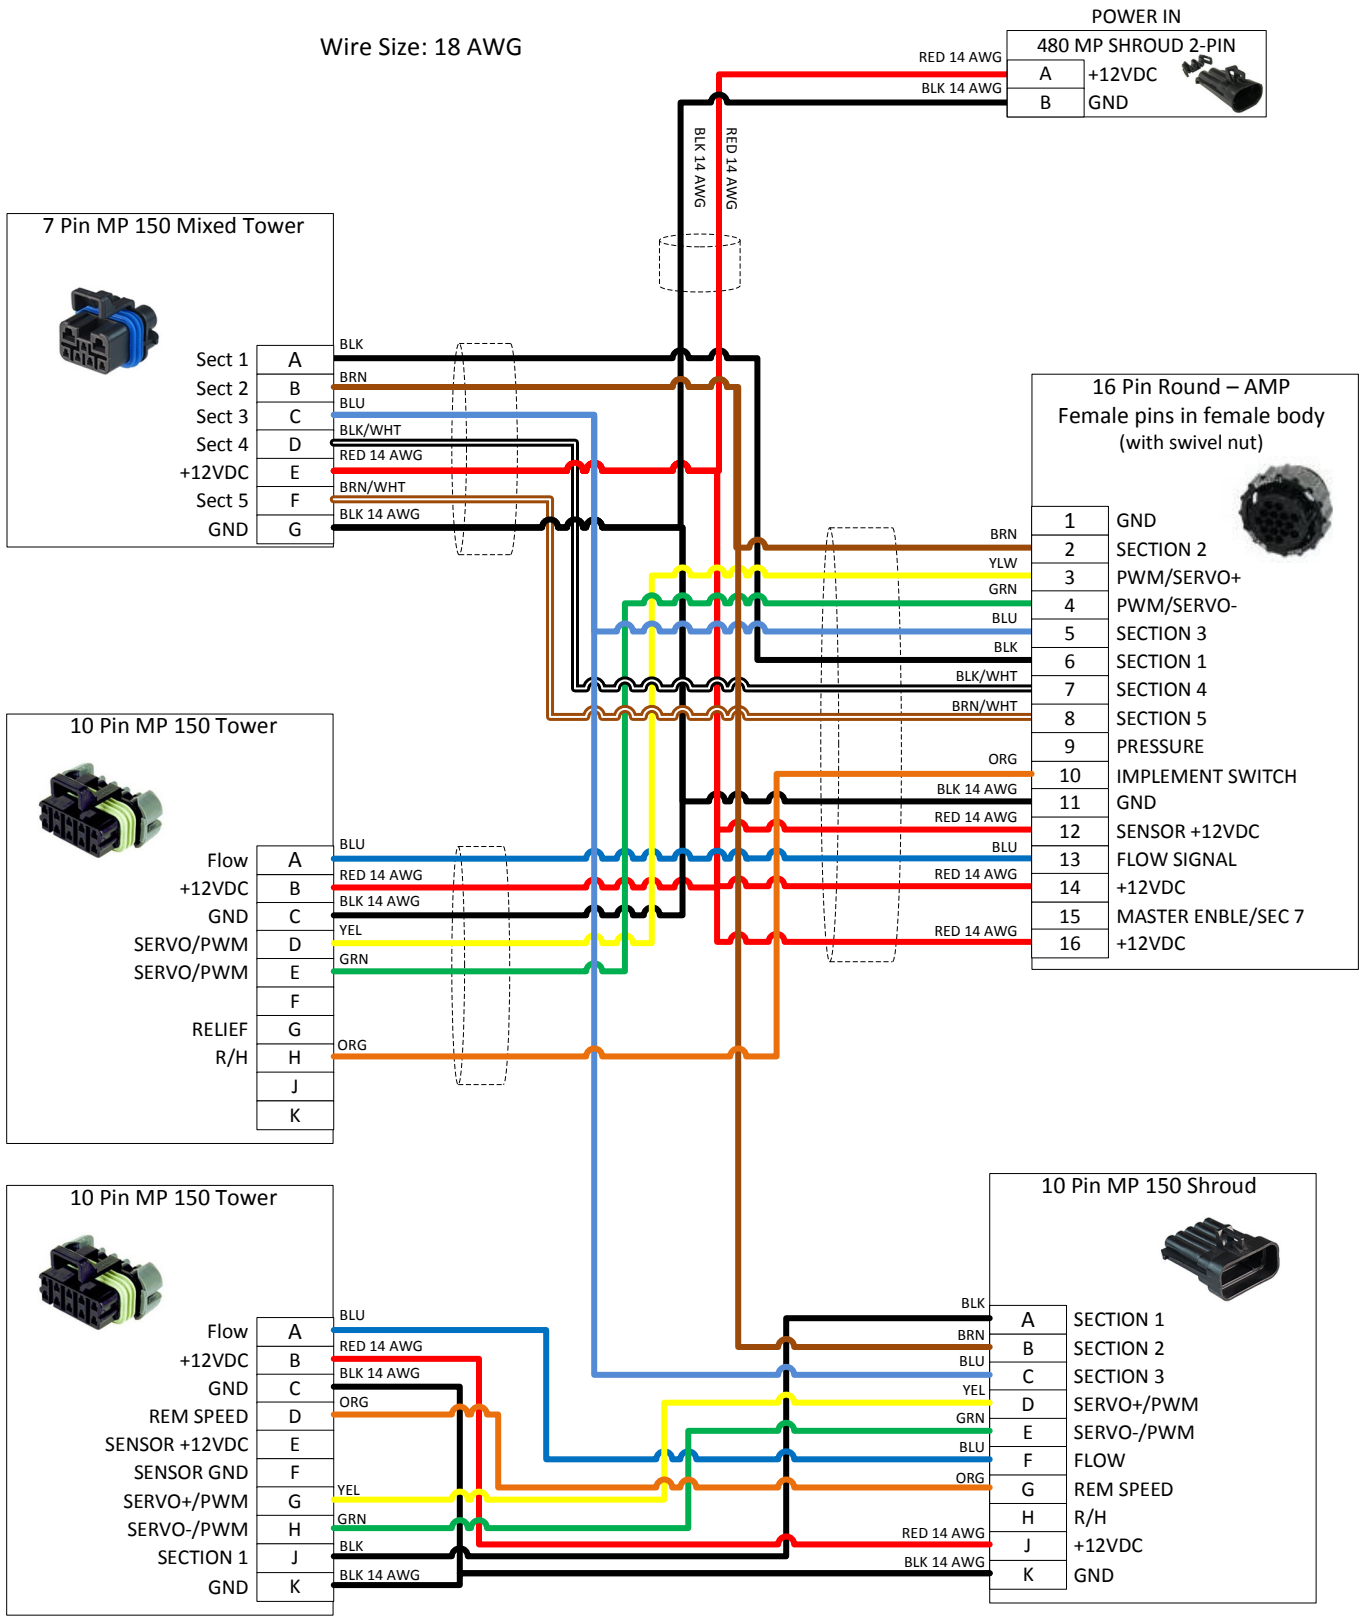

200-02-3144Y1 3405D Controller Harness

Wire Size: 18 AWG

200-02-3144Y1 3405D Controller Harness

REVISIONS

- A-01 Original Drawing
- A-02 Removed Sensor + and Sensor Gnd

Part No:	200-02-3144Y1	Drawn By:	Albert E. Popp		
Description:	3405D Controller Harness	Last Edit Date:	10/6/2015 4:05:14 PM	Revision	A-02
Copyright 2014 SureFire Ag Systems, Reproduction or other use of drawing without express written permission from SureFire Ag Systems is forbidden		Page of Pages		2	of 3

200-02-3144Y1
3405D Controller Harness

	Part No:	200-02-3144Y1	Drawn By:	Albert E. Popp		
	Description:	3405D Controller Harness	Last Edit Date:	10/6/2015 4:05:14 PM	Revision	A-02
	Copyright 2014 SureFire Ag Systems, Reproduction or other use of drawing without express written permission from SureFire Ag Systems is forbidden			Page of Pages	3	of 3