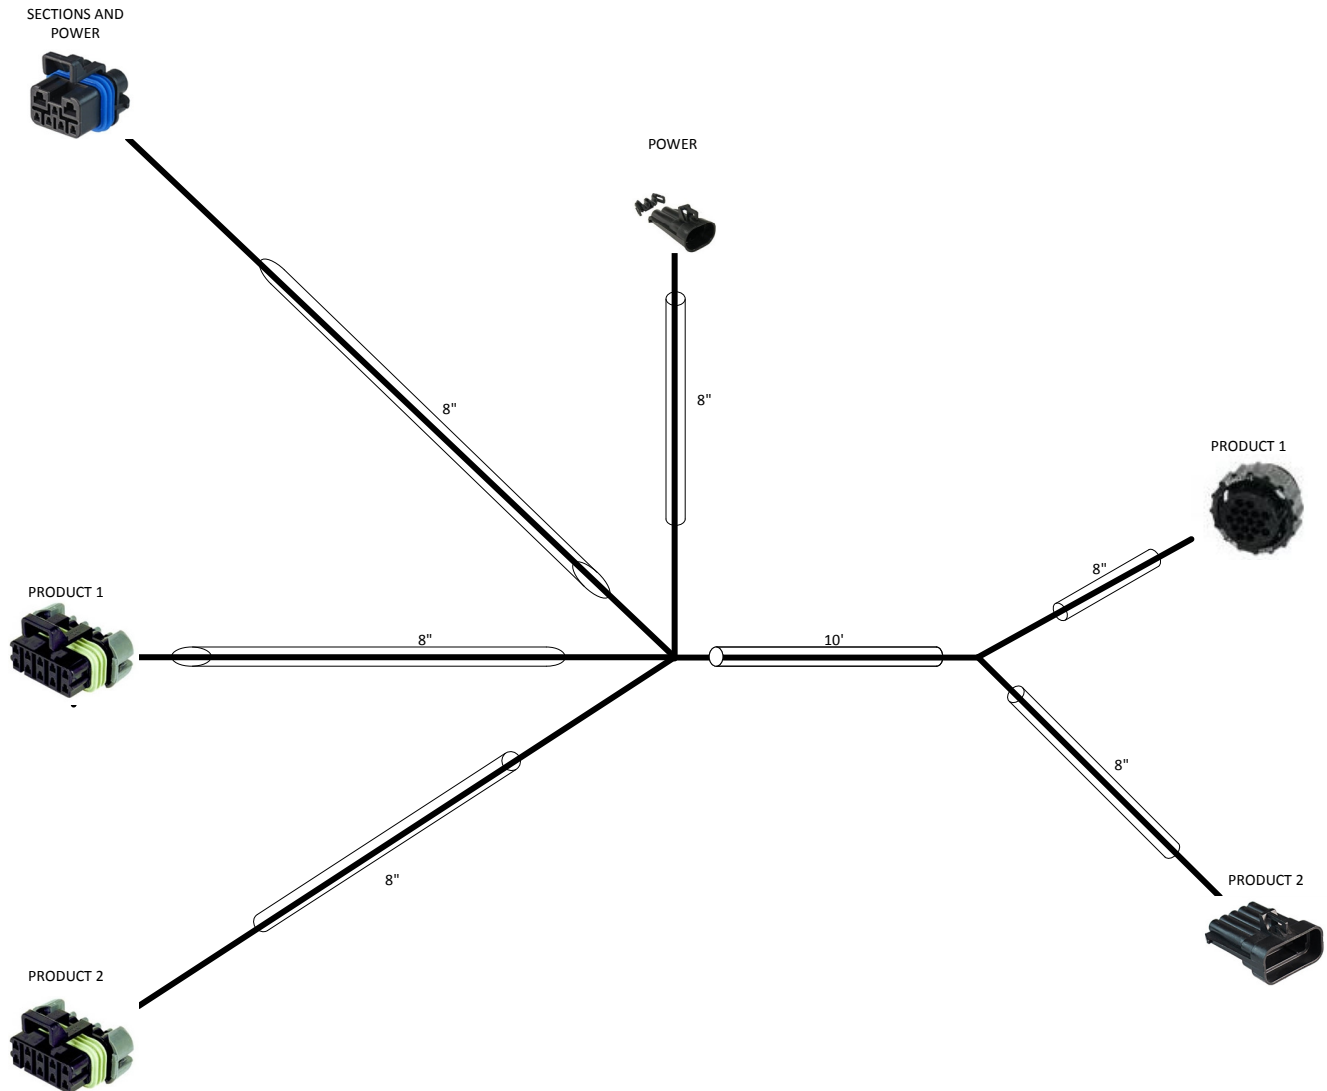

200-02-3144Y1 3405D Controller Harness

Wire Size: 18 AWG

200-02-3144Y1 3405D Controller Harness

REVISIONS

- A-01 Original Drawing
- A-02 Removed Sensor + and Sensor Gnd

Part No:	200-02-3144Y1	Drawn By:	Albert E. Popp		
Description:	3405D Controller Harness	Last Edit Date:	10/6/2015 4:05:14 PM	Revision	A-02
Copyright 2014 SureFire Ag Systems, Reproduction or other use of drawing without express written permission from SureFire Ag Systems is forbidden		Page of Pages		2	of 3

200-02-3144Y1
3405D Controller Harness

	Part No:	200-02-3144Y1	Drawn By:	Albert E. Popp		
	Description:	3405D Controller Harness	Last Edit Date:	10/6/2015 4:05:14 PM	Revision	A-02
	Copyright 2014 SureFire Ag Systems, Reproduction or other use of drawing without express written permission from SureFire Ag Systems is forbidden			Page of Pages	3	of 3