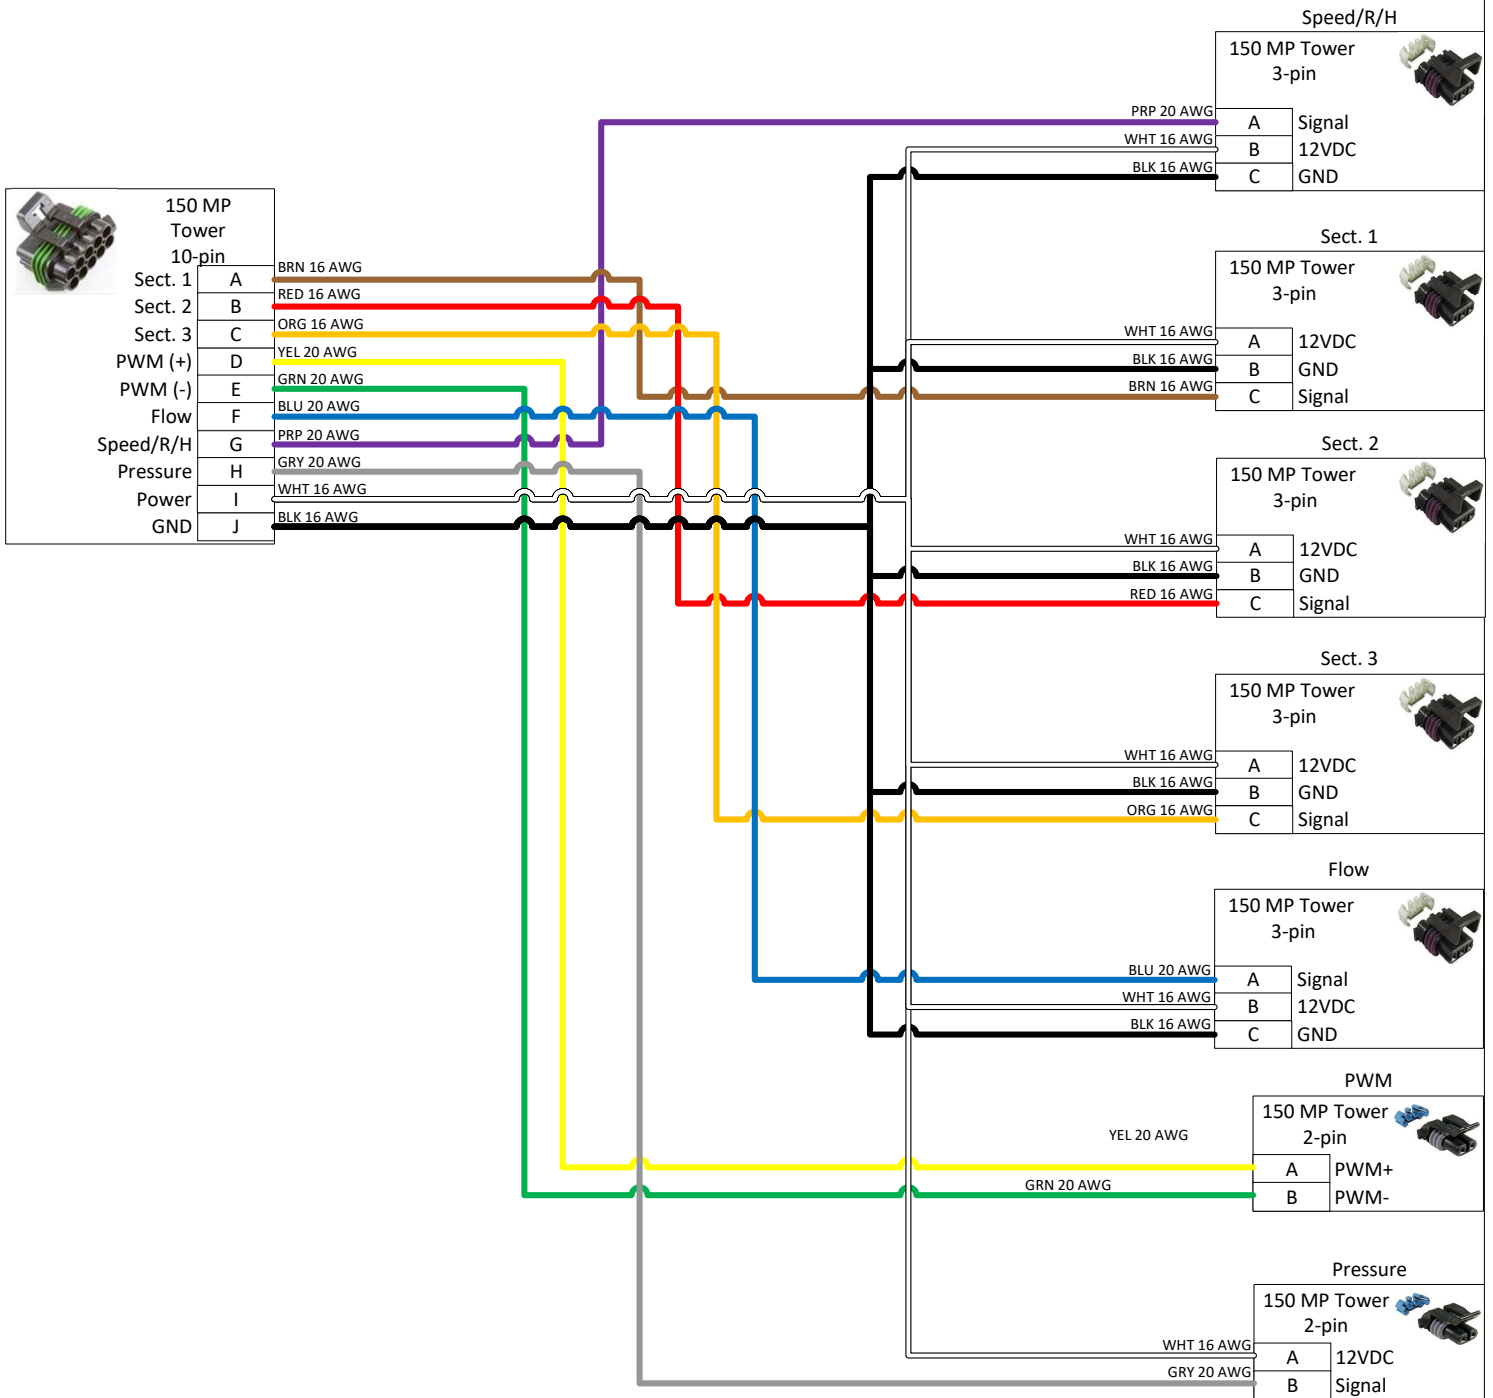

18220 Commander II Harness

**Wire 18AWG
unless otherwise
specified**

Part No:	18220	Drawn By:	Matthew Fritz		
Description:	Commander II Harness	Last Edit Date:	3/22/2019	Revision	A-01
Copyright 2019 SureFire Ag Systems, Reproduction or other use of drawing without express written permission from SureFire Ag Systems is forbidden		Page of Pages	1	of	1