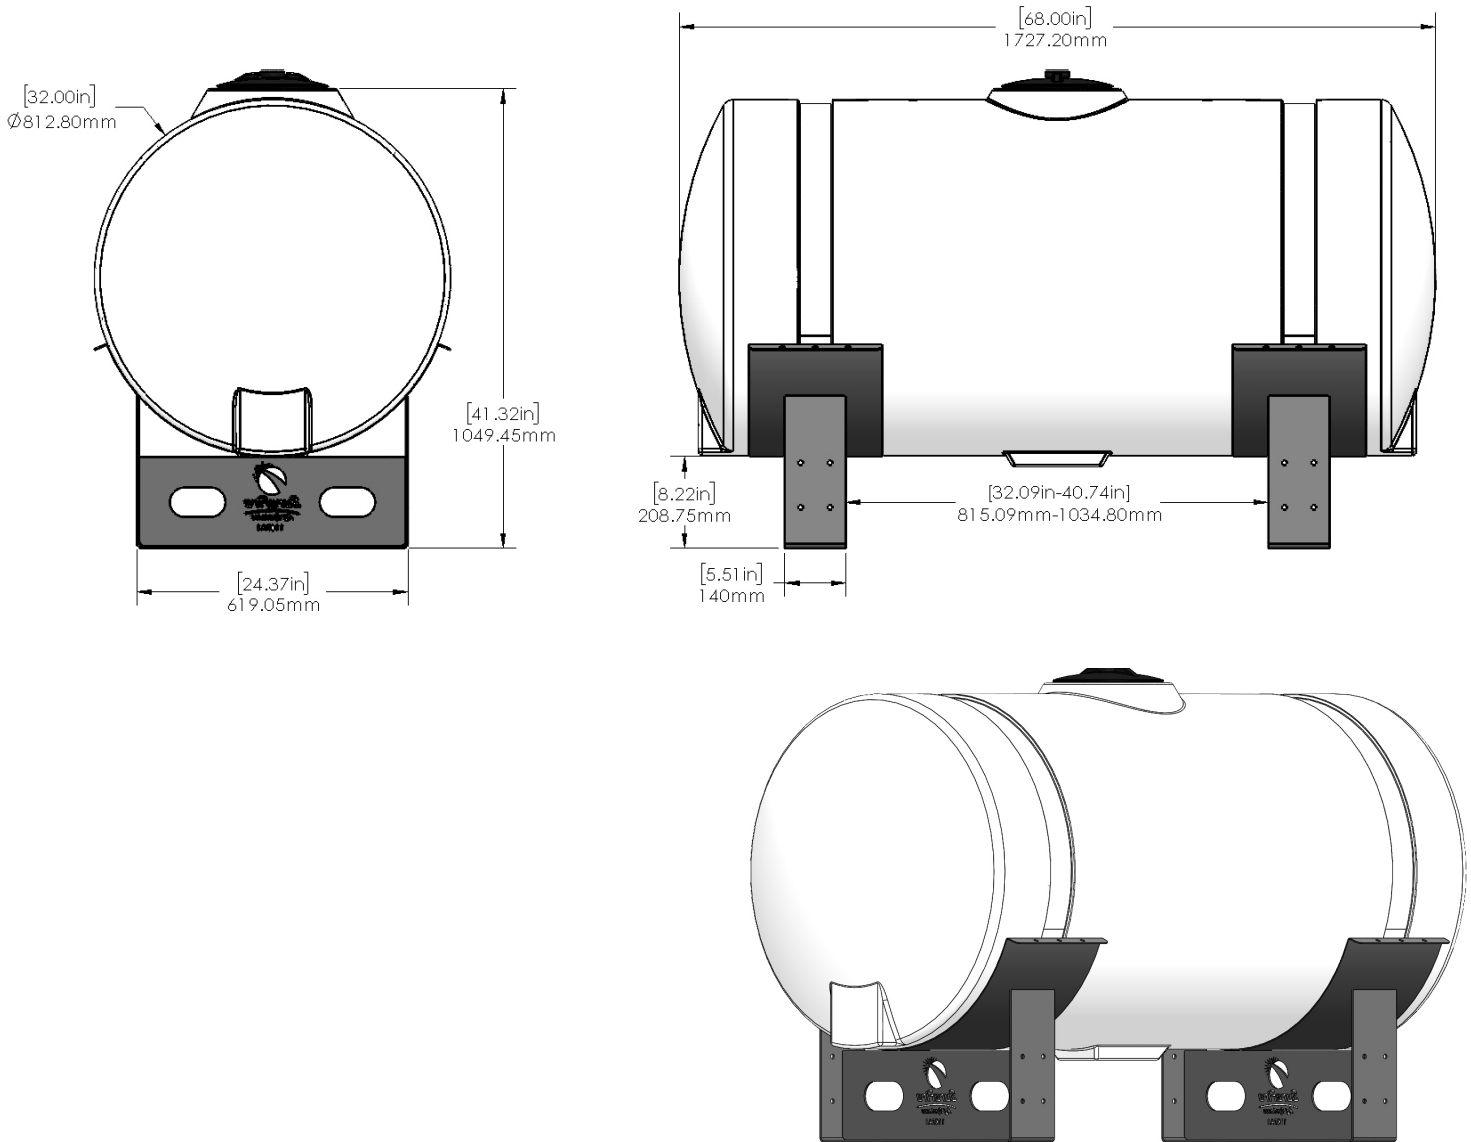

530-00-200100

White 200 Gallon Tank Kit for 32" Tank/ Black Saddles

Instruction Sheet: 396-001600

Part Number	Description
727-02-HZ0200-32-W	Horizontal Tank - 200 Gal - White
420-1107A1-BK	32" Tank Saddle
525-2055	Tank Strap Kit

*Kit also includes mounting hardware and U-Bolts

Recommended Fill Kits

- 520-00-1015 - 2" Flange Fill kit w/ 1-1/2" Hose
- 520-00-1020 - 2 Tank Fill Kit w/ 1-1/2" Hose