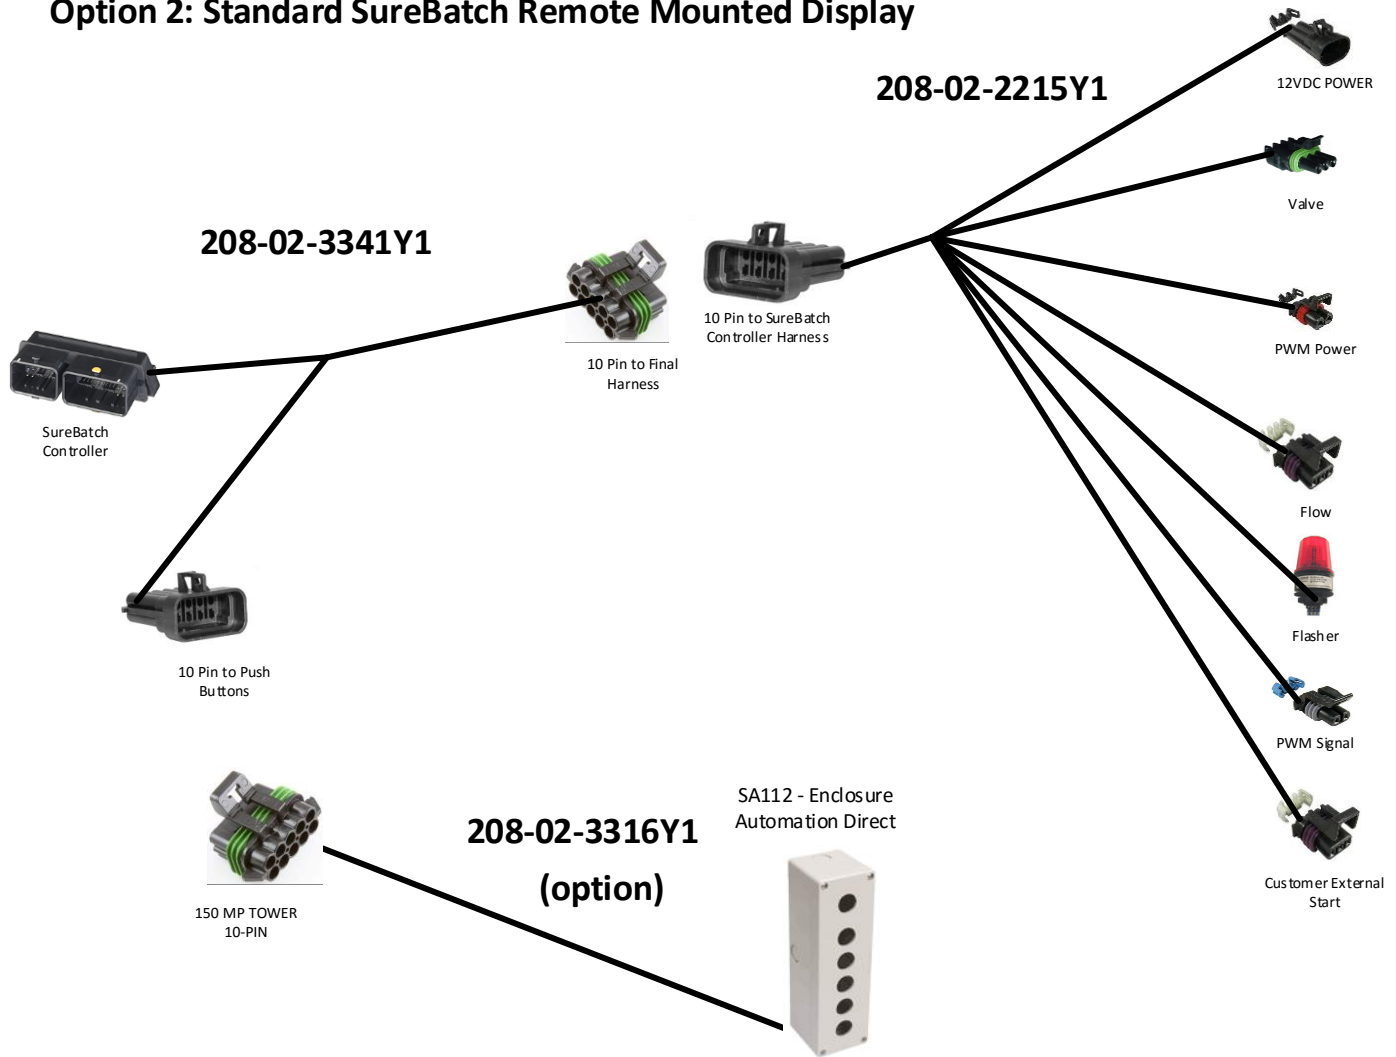

396-3400Y1

SureBatch Harness Instructions

Option 1: Display Mounted to Cabinet

Part No:	396-3400Y1	Drawn By:	Albert Popp		
Description:	SureBatch Harness Instructions	Last Edit Date:	8/26/2016 11:14:56 AM	Revision	A-01
Copyright 2016 SureFire Ag Systems, Reproduction or other use of drawing without express written permission from SureFire Ag Systems is forbidden		Page of Pages	1	of	3

396-3400Y1

SureBatch Harness Instructions

Option 2: Standard SureBatch Remote Mounted Display

	Part No:	396-3400Y1	Drawn By:	Albert Popp		
	Description:	SureBatch Harness Instructions	Last Edit Date:	8/26/2016 11:14:56 AM	Revision	A-01
	Copyright 2016 SureFire Ag Systems, Reproduction or other use of drawing without express written permission from SureFire Ag Systems is forbidden			Page of Pages	2	of 3

396-3400Y1

SureBatch Harness Instructions

Option 3: High Pressure, 110V Pump, SureBatch Remote Mounted Display

	Part No:	396-3400Y1	Drawn By:	Albert Popp		
	Description:	SureBatch Harness Instructions	Last Edit Date:	8/26/2016 11:14:56 AM	Revision	A-01
	Copyright 2016 SureFire Ag Systems, Reproduction or other use of drawing without express written permission from SureFire Ag Systems is forbidden			Page of Pages	3	of 3