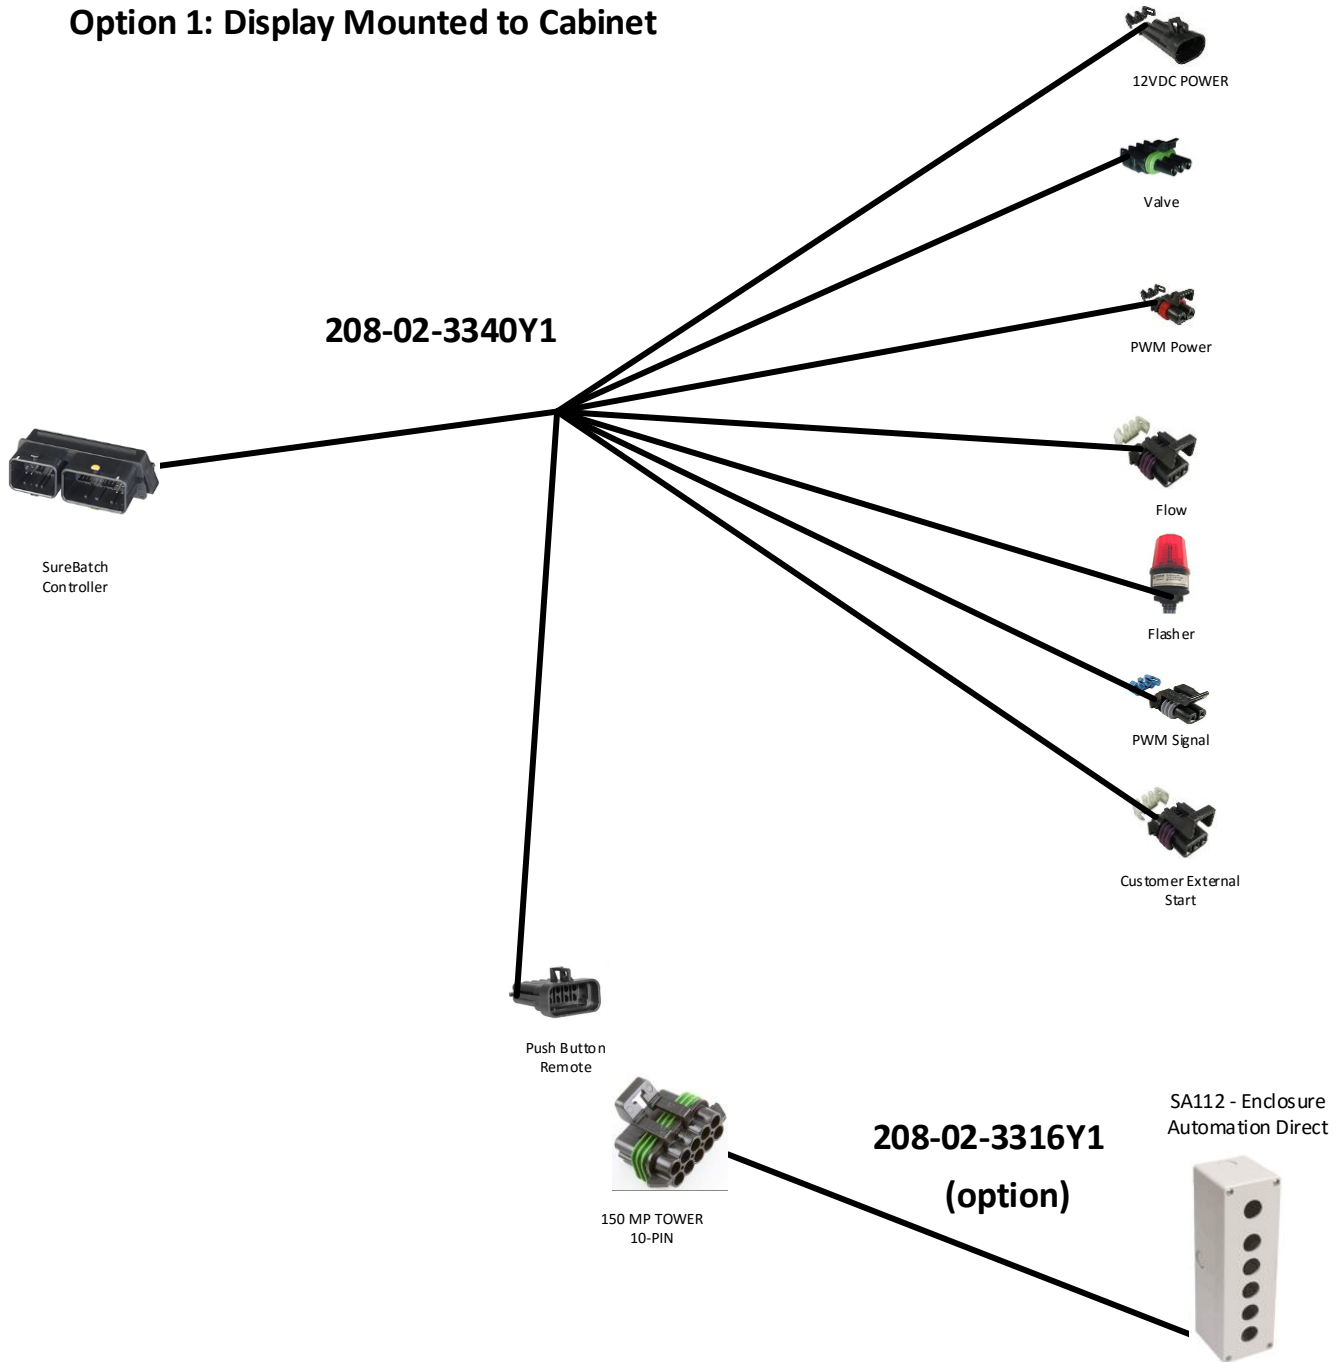

396-3400Y1

SureBatch Harness Instructions

Option 1: Display Mounted to Cabinet

Part No:	396-3400Y1	Drawn By:	Albert Popp		
Description:	SureBatch Harness Instructions	Last Edit Date:	8/26/2016 11:14:56 AM	Revision	A-01
Copyright 2016 SureFire Ag Systems, Reproduction or other use of drawing without express written permission from SureFire Ag Systems is forbidden		Page of Pages	1	of	3

396-3400Y1

SureBatch Harness Instructions

Option 2: Standard SureBatch Remote Mounted Display

	Part No:	396-3400Y1	Drawn By:	Albert Popp		
	Description:	SureBatch Harness Instructions	Last Edit Date:	8/26/2016 11:14:56 AM	Revision	A-01
	Copyright 2016 SureFire Ag Systems, Reproduction or other use of drawing without express written permission from SureFire Ag Systems is forbidden			Page of Pages	2	of 3

396-3400Y1

SureBatch Harness Instructions

Option 3: High Pressure, 110V Pump, SureBatch Remote Mounted Display

	Part No:	396-3400Y1	Drawn By:	Albert Popp		
	Description:	SureBatch Harness Instructions	Last Edit Date:	8/26/2016 11:14:56 AM	Revision	A-01
	Copyright 2016 SureFire Ag Systems, Reproduction or other use of drawing without express written permission from SureFire Ag Systems is forbidden			Page of Pages	3	of 3