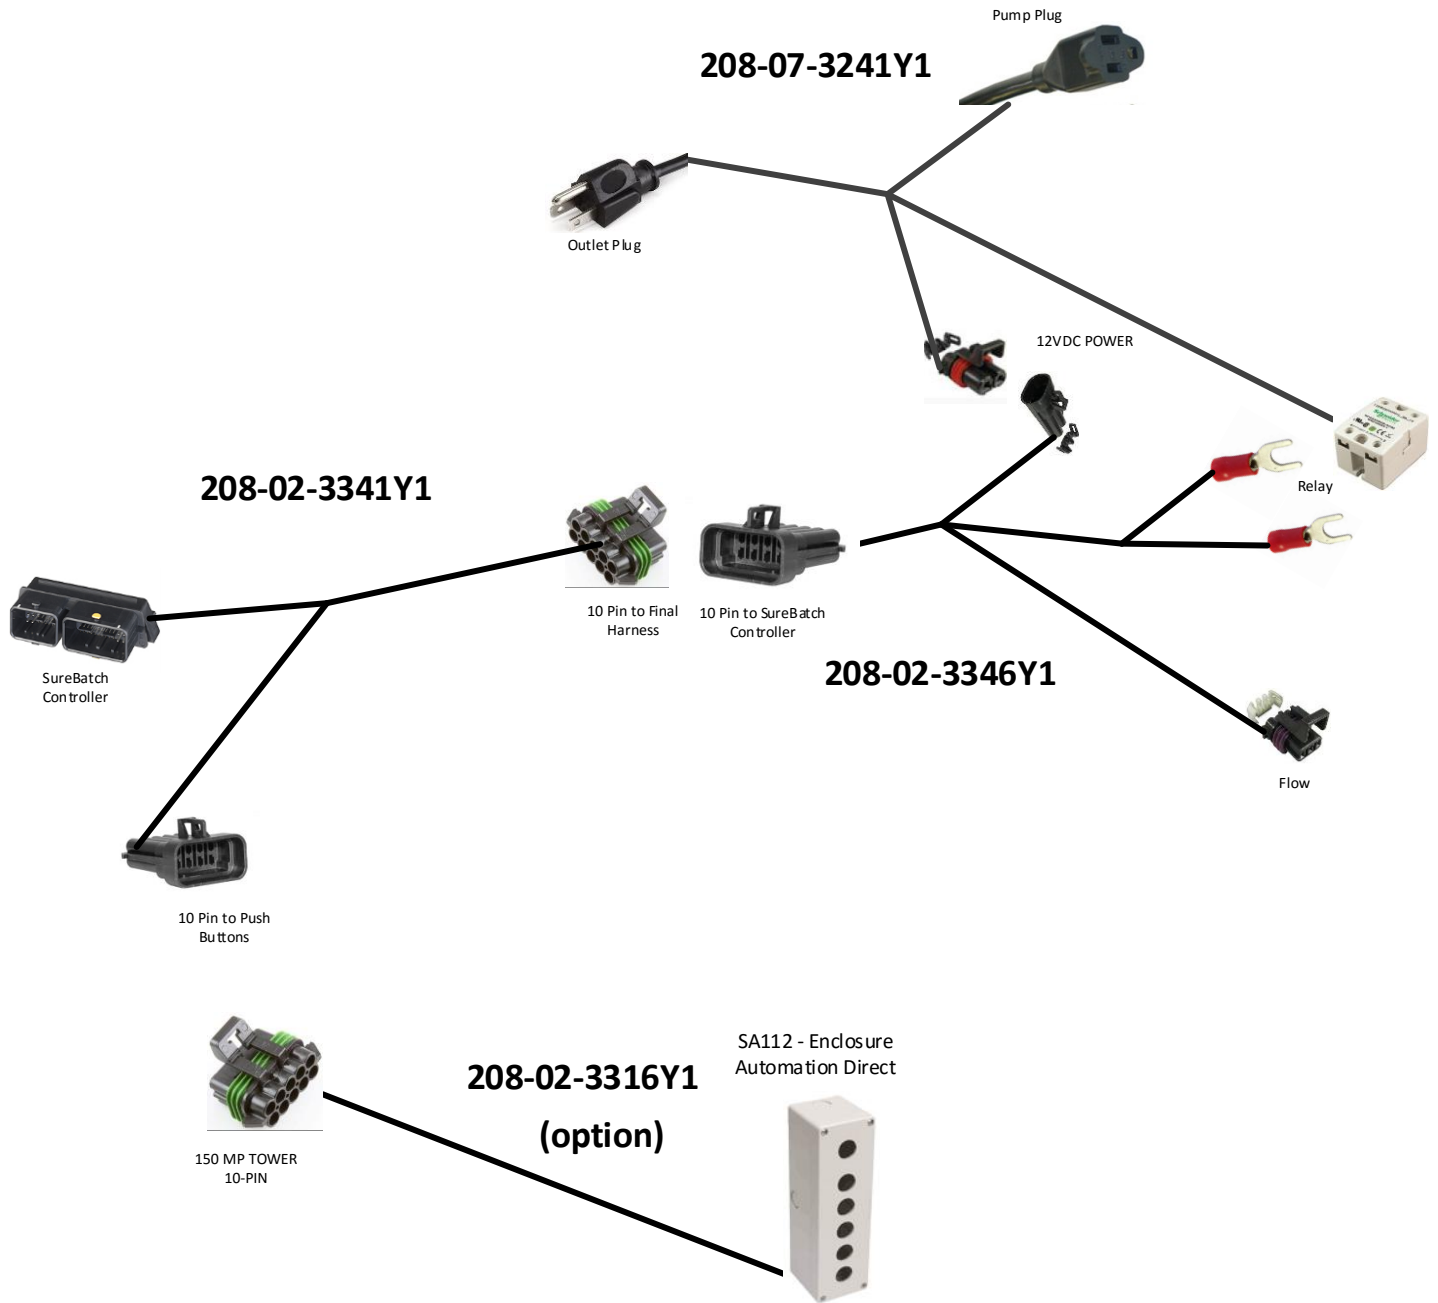

396-3400Y1

SureBatch Harness Instructions

Option 1: Display Mounted to Cabinet

Part No:	396-3400Y1	Drawn By:	Albert Popp		
Description:	SureBatch Harness Instructions	Last Edit Date:	8/26/2016 11:14:56 AM	Revision	A-01
Copyright 2016 SureFire Ag Systems, Reproduction or other use of drawing without express written permission from SureFire Ag Systems is forbidden		Page of Pages	1	of	3

396-3400Y1

SureBatch Harness Instructions

Option 2: Standard SureBatch Remote Mounted Display

	Part No:	396-3400Y1	Drawn By:	Albert Popp		
	Description:	SureBatch Harness Instructions	Last Edit Date:	8/26/2016 11:14:56 AM	Revision	A-01
	Copyright 2016 SureFire Ag Systems, Reproduction or other use of drawing without express written permission from SureFire Ag Systems is forbidden			Page of Pages	2	of 3

396-3400Y1

SureBatch Harness Instructions

Option 3: High Pressure, 110V Pump, SureBatch Remote Mounted Display

	Part No:	396-3400Y1	Drawn By:	Albert Popp		
	Description:	SureBatch Harness Instructions	Last Edit Date:	8/26/2016 11:14:56 AM	Revision	A-01
	Copyright 2016 SureFire Ag Systems, Reproduction or other use of drawing without express written permission from SureFire Ag Systems is forbidden			Page of Pages	3	of 3